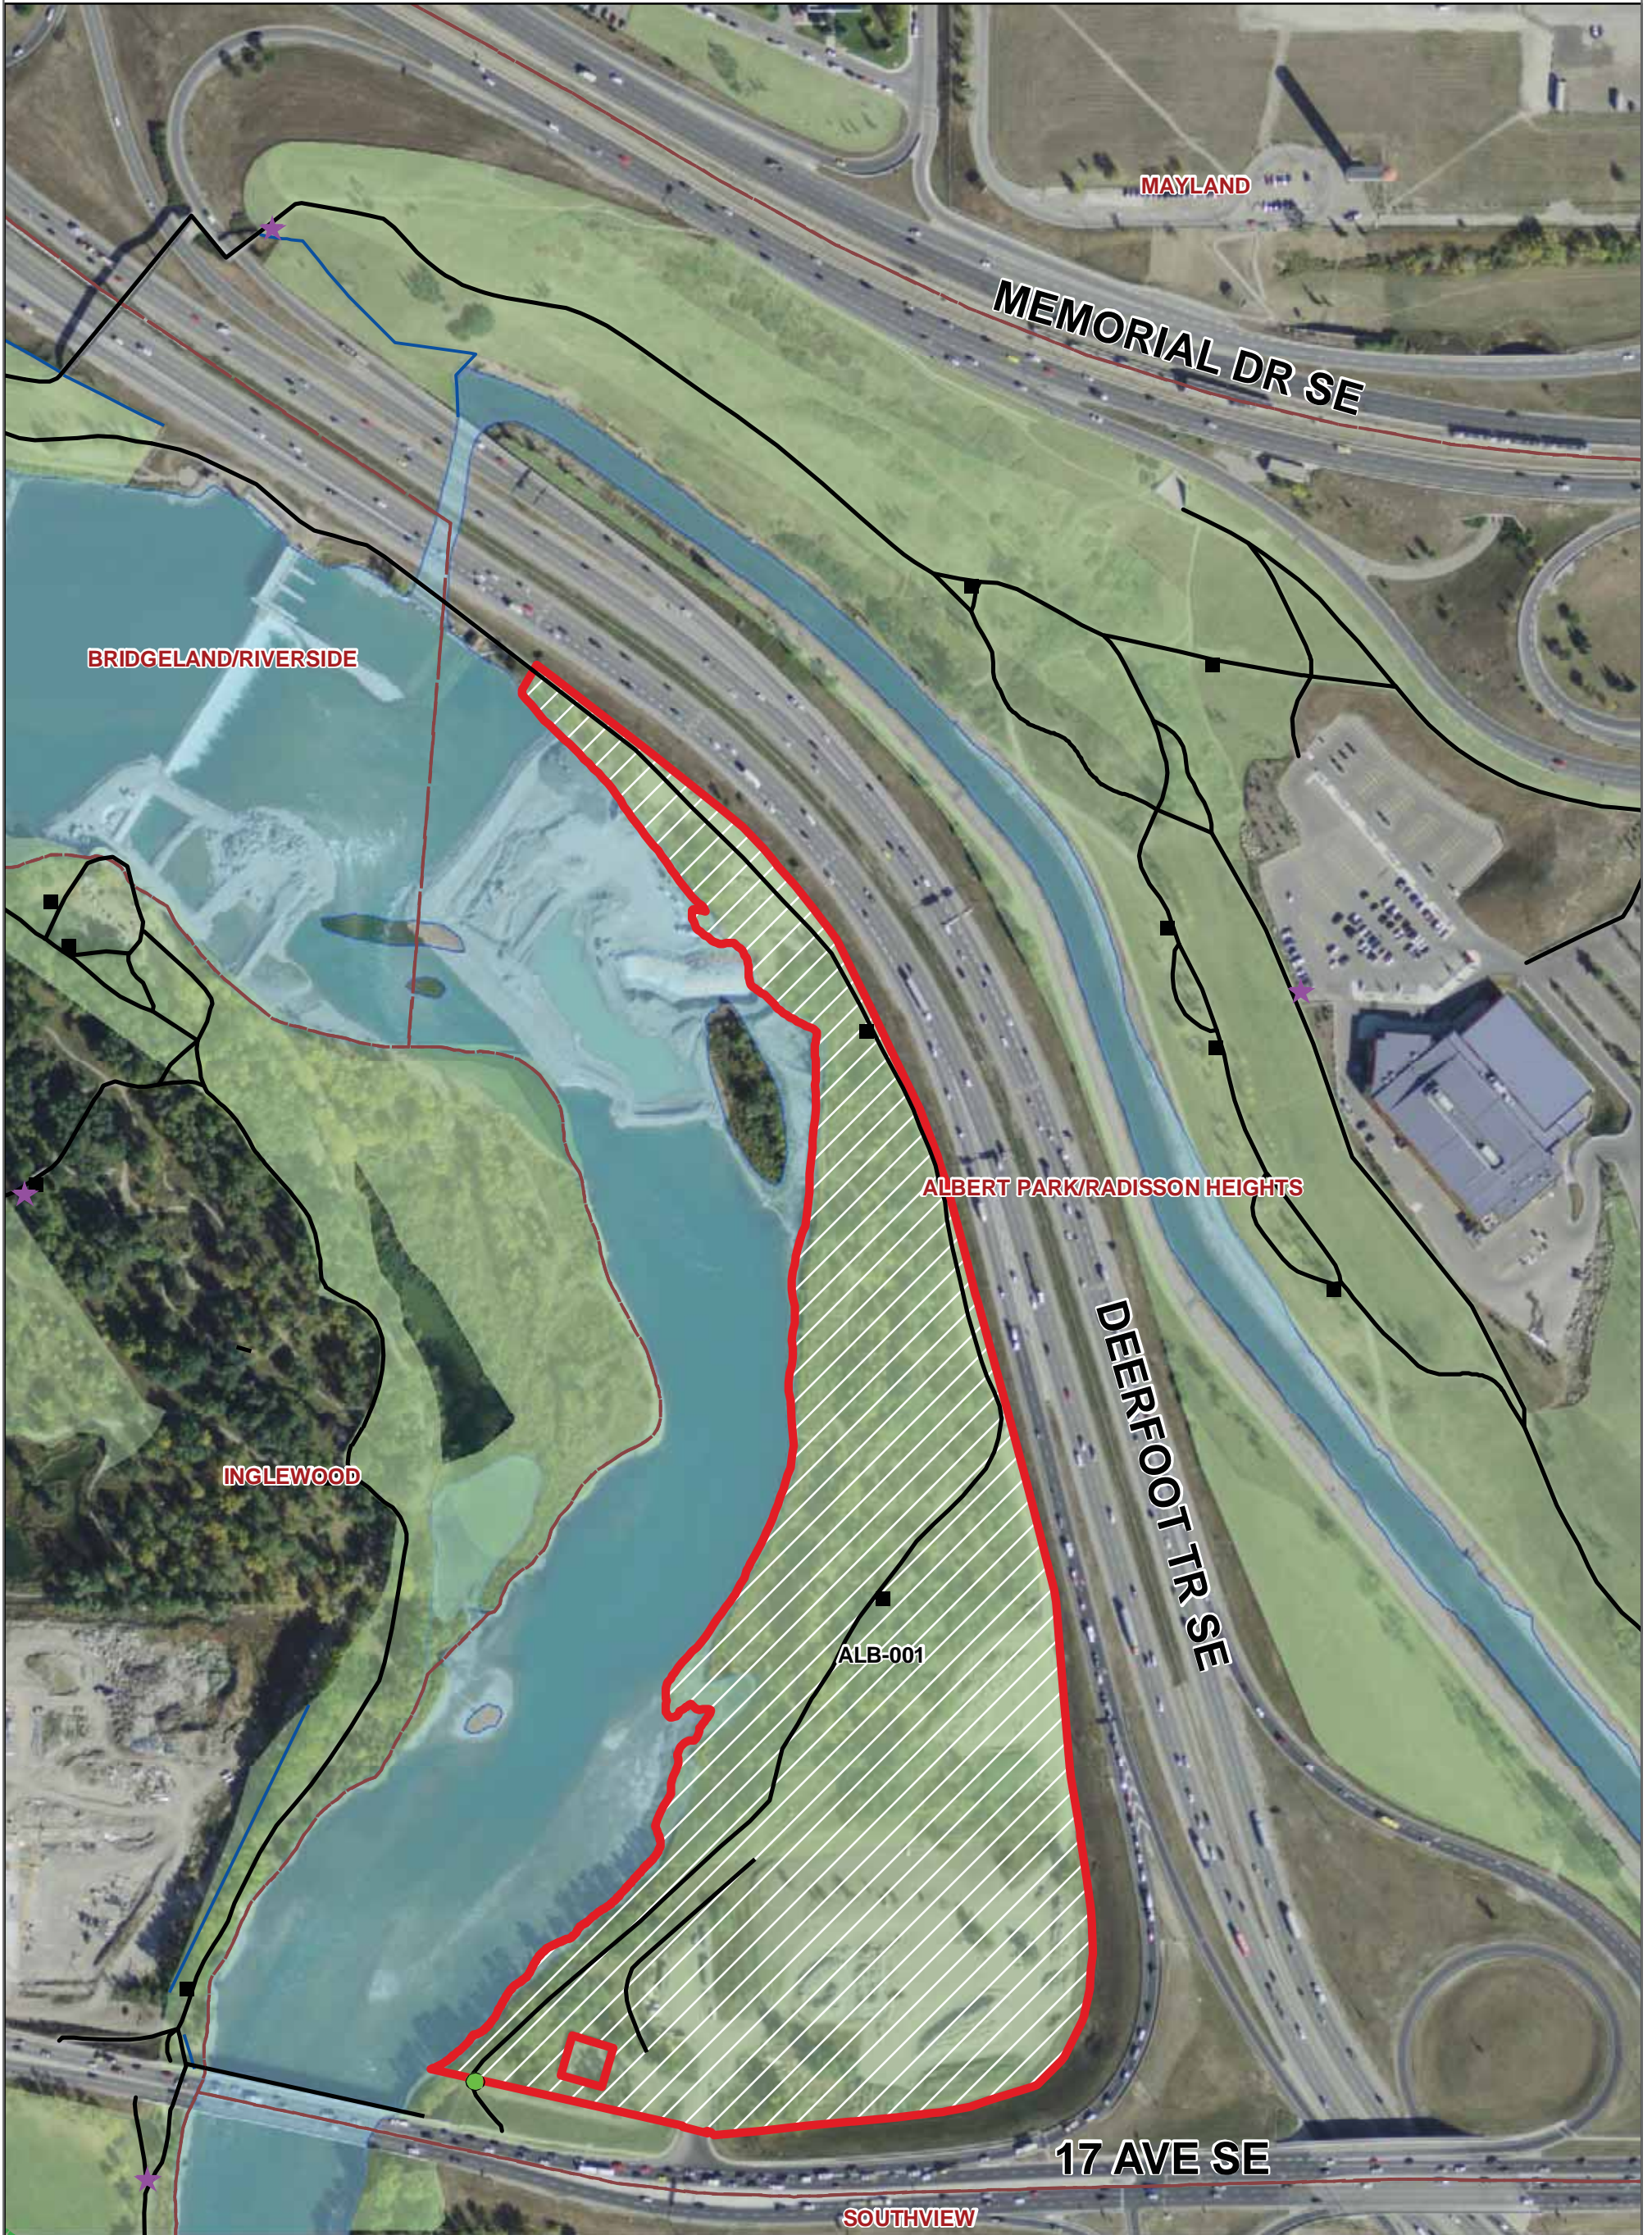

ALBERT PARK RADISSON HEIGHTS OFF LEASH AREA (ALB-001)

THE CITY OF
CALGARY
INFRASTRUCTURE &
INFORMATION SERVICES

THIS MAP WAS PRODUCED BY:
CITY OF CALGARY PARKS
COPYRIGHT 2010 The City of Calgary
ALL RIGHTS RESERVED. NO PART OF THIS MAP MAY BE REPRODUCED IN ANY FORM
OR BY ANY MEANS WITHOUT THE WRITTEN CONSENT OF THE CITY OF CALGARY
AND APPROPRIATE LICENCE AGREEMENT. THE CITY OF CALGARY PROVIDES THIS
INFORMATION IN GOOD FAITH, BUT PROVIDES NO WARRANTY NOR ACCEPTS ANY
LIABILITY ARISING FROM INCORRECT, INCOMPLETE OR MISLEADING INFORMATION
OR ITS IMPROPER USE. INFORMATION IS MAINTAINED ON A REGULAR BASIS.
November 4, 2010
2010-147-OLA.mxd

Legend

- | | | | |
|--|----------------------|--|-----------------|
| | Dog Off Leash Sign | | Parking Lot |
| | No Dogs Sign | | Pathway |
| | Garbage Bins | | Off Leash Areas |
| | Chain Link Fence | | Golf Course |
| | Post and Cable Fence | | Playground |
| | | | Playfields |