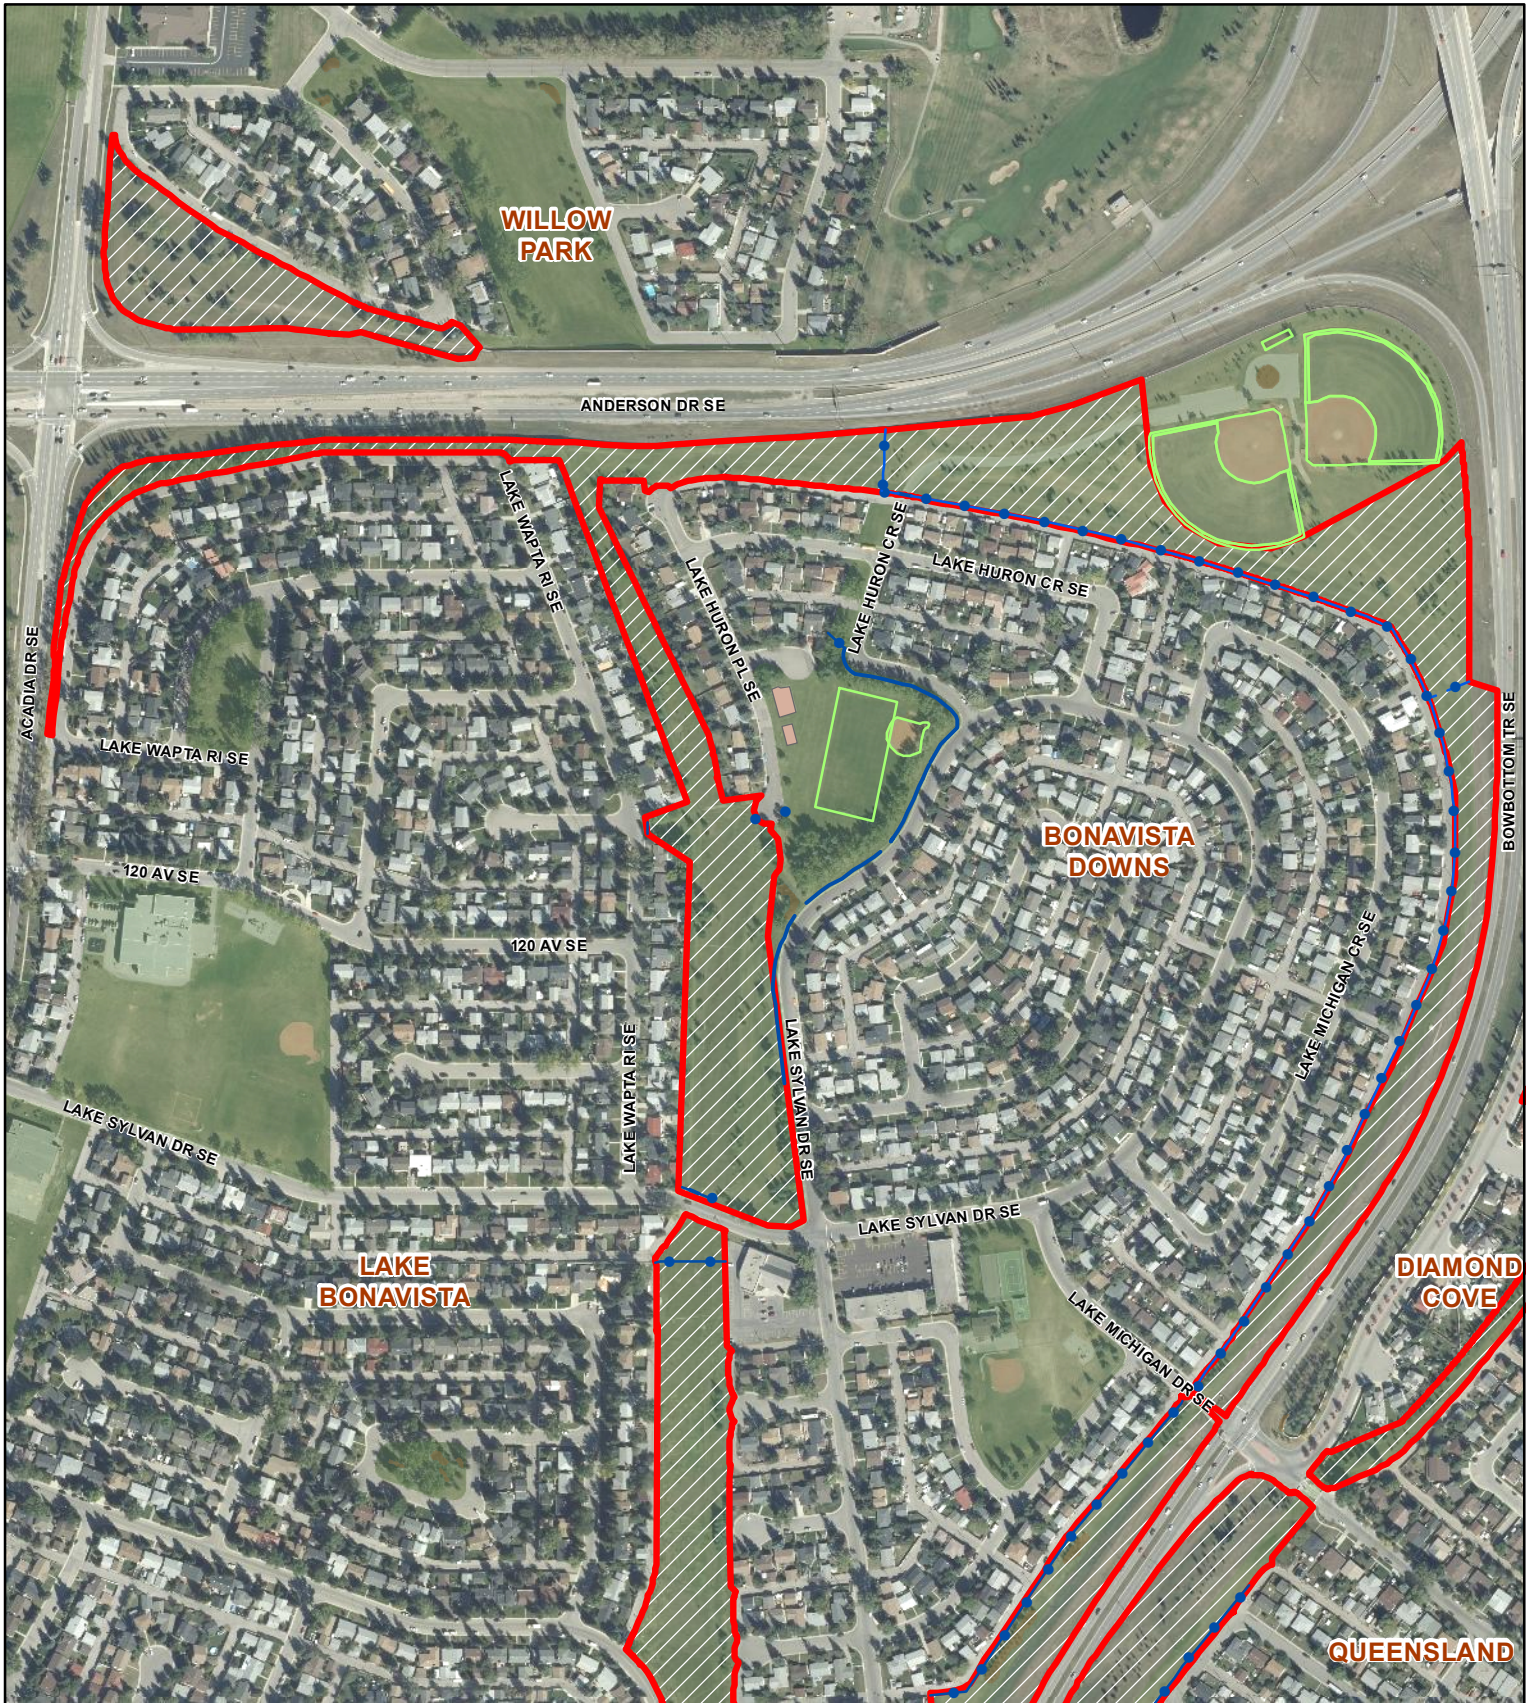

LAKE BONAVISTA / BONAVISTA DOWNS OFF LEASH AREA

THE CITY OF
CALGARY
PARKS

INFORMATION IS MAINTAINED ON A REGULAR BASIS.

July 2014
2014-109

Legend

- Chain Link Fence
- Post and Cable Fence

- Off Leash Areas
- Playground
- Playfields

0 20 40 80 120 160 200 Meters