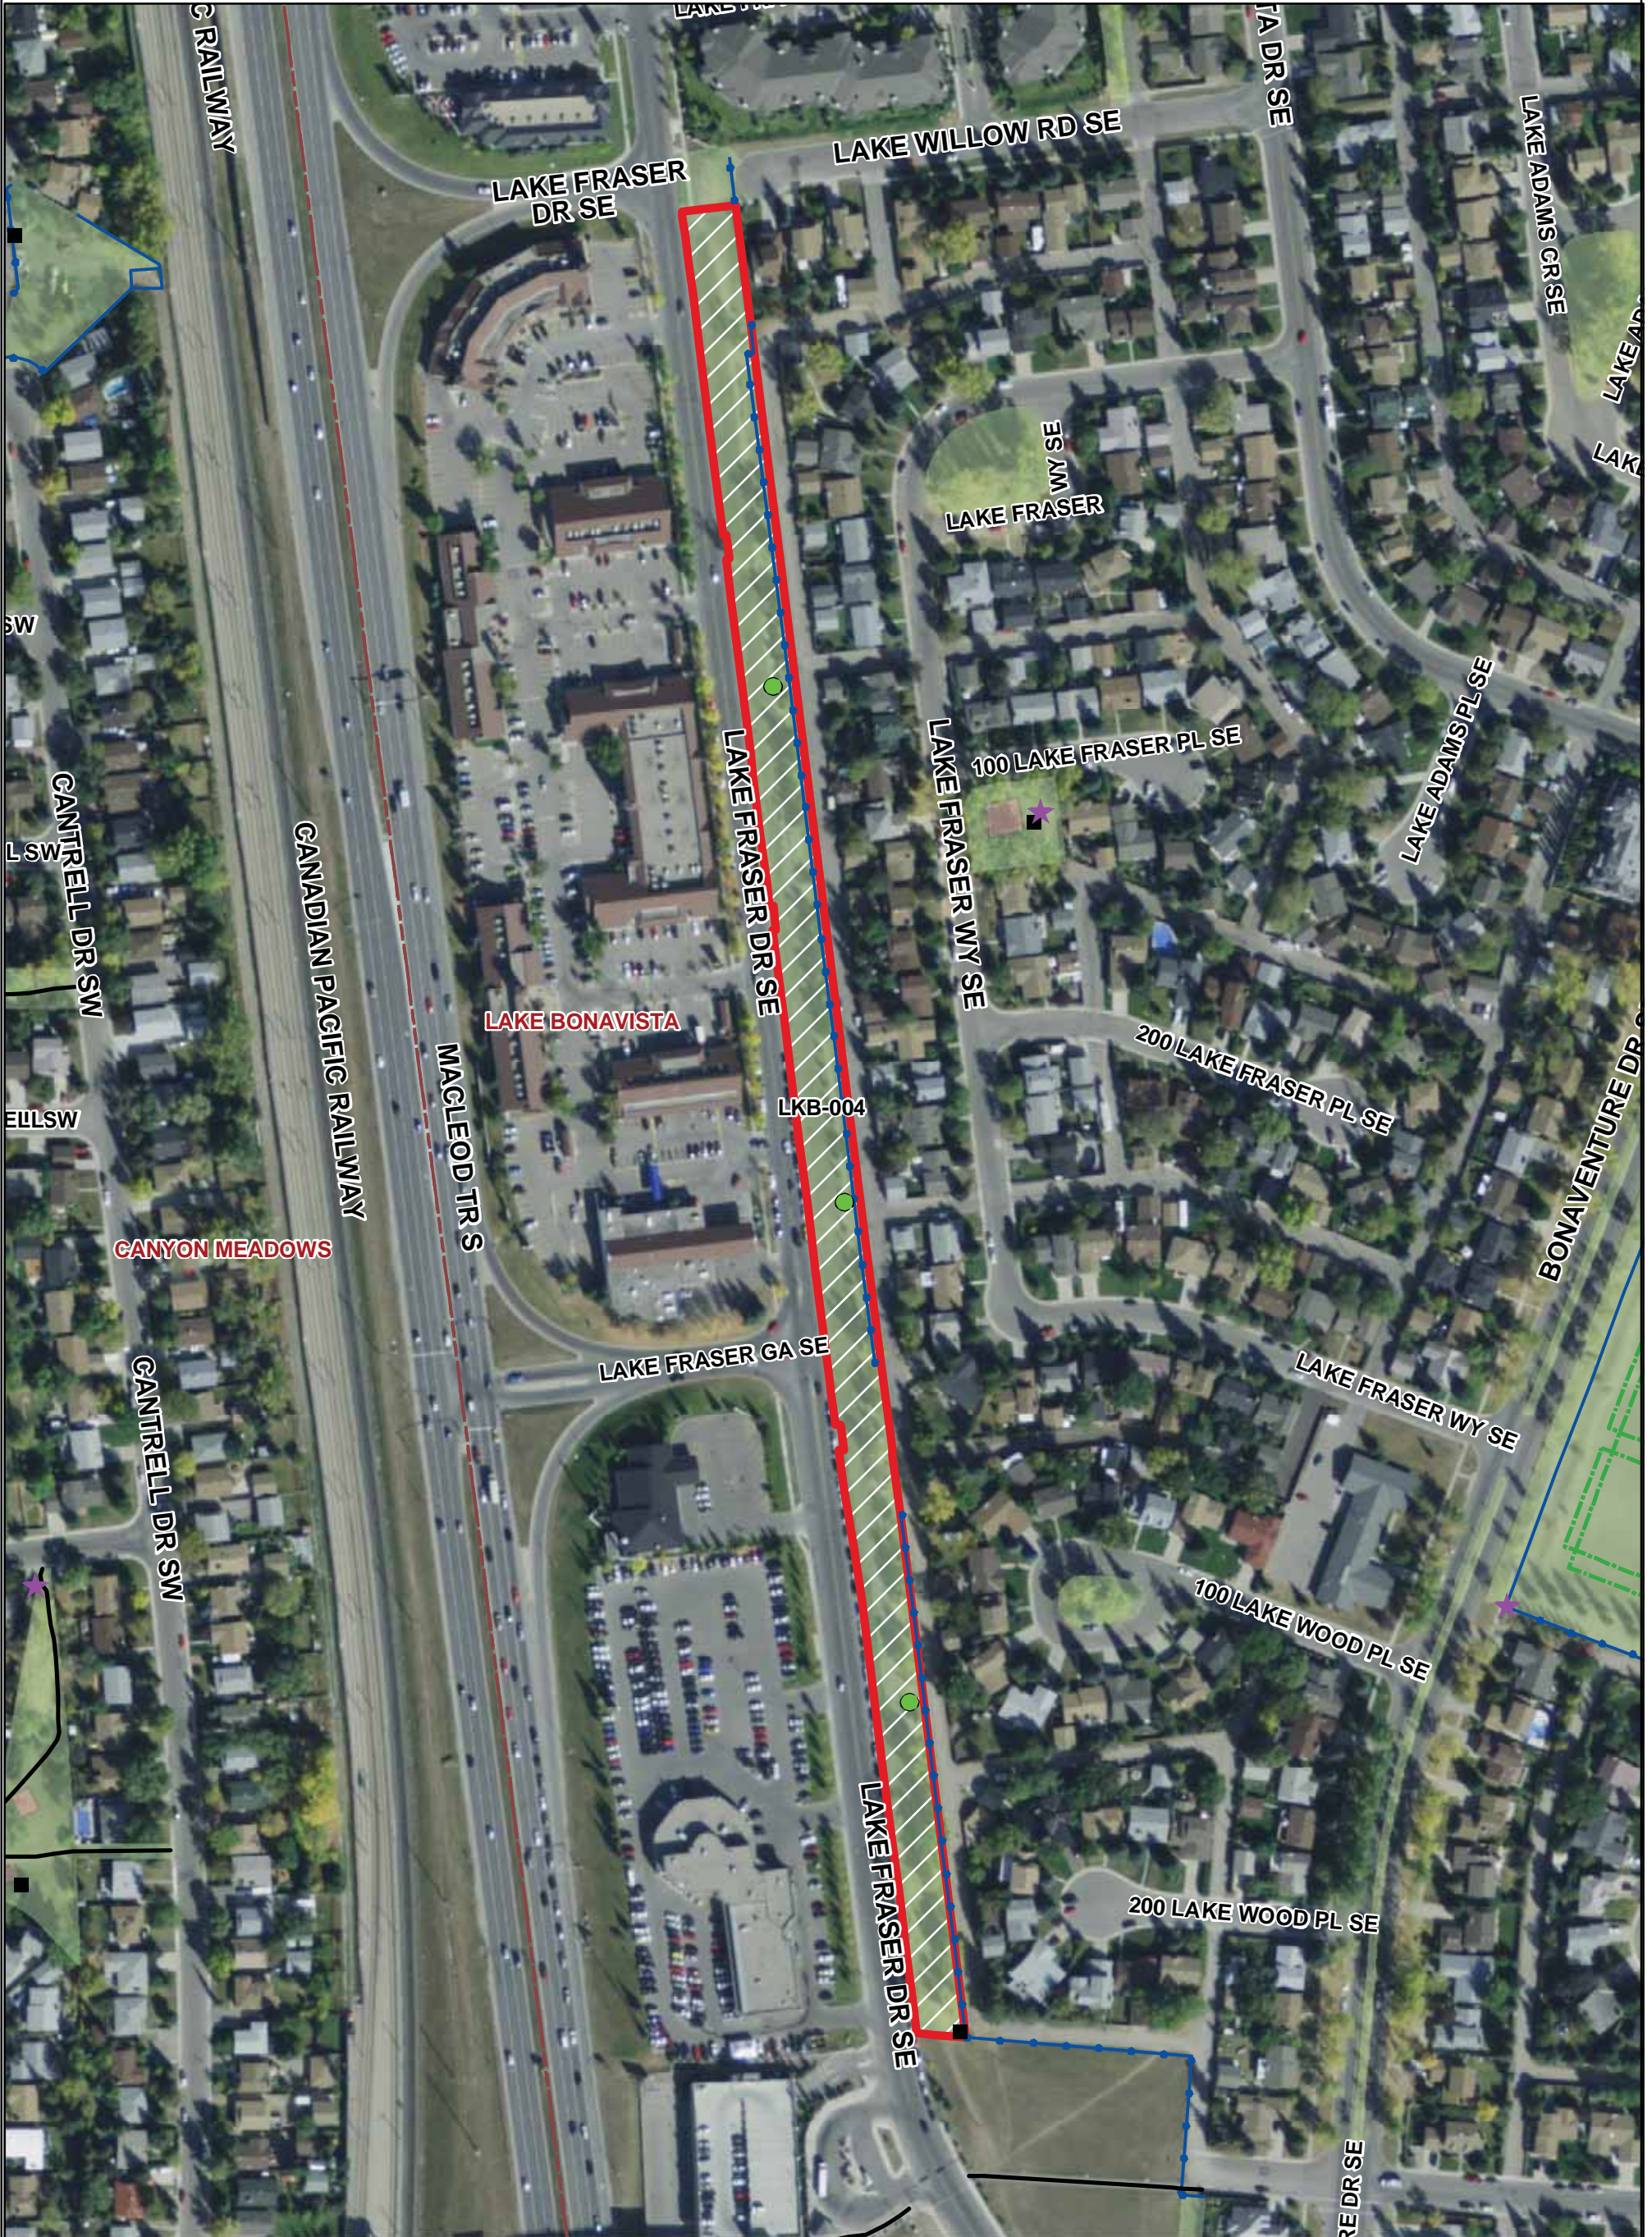

# LAKE BONAVISTA OFF LEASH AREA (LKB-004)

THE CITY OF  
**CALGARY**  
INFRASTRUCTURE &  
INFORMATION SERVICES

THIS MAP WAS PRODUCED BY:  
CITY OF CALGARY PARKS  
COPYRIGHT 2010 The City of Calgary  
ALL RIGHTS RESERVED. NO PART OF THIS MAP MAY BE REPRODUCED IN ANY FORM  
OR BY ANY MEANS WITHOUT THE WRITTEN CONSENT OF THE CITY OF CALGARY  
AND APPROPRIATE LICENSING AGREEMENT. THE CITY OF CALGARY PROVIDES THIS  
INFORMATION IN GOOD FAITH, BUT PROVIDES NO WARRANTY NOR ACCEPTS ANY  
LIABILITY ARISING FROM INCORRECT, INCOMPLETE OR MISLEADING INFORMATION  
OR ITS IMPROPER USE. INFORMATION IS MAINTAINED ON A REGULAR BASIS.  
November 8, 2010  
2010-147-OLA.mxd

### Legend

- Dog Off Leash Sign
- ★ No Dogs Sign
- Garbage Bins
- Chain Link Fence
- Post and Cable Fence
- P Parking Lot
- Pathway
- Off Leash Areas
- Golf Course
- Playground
- Playfields