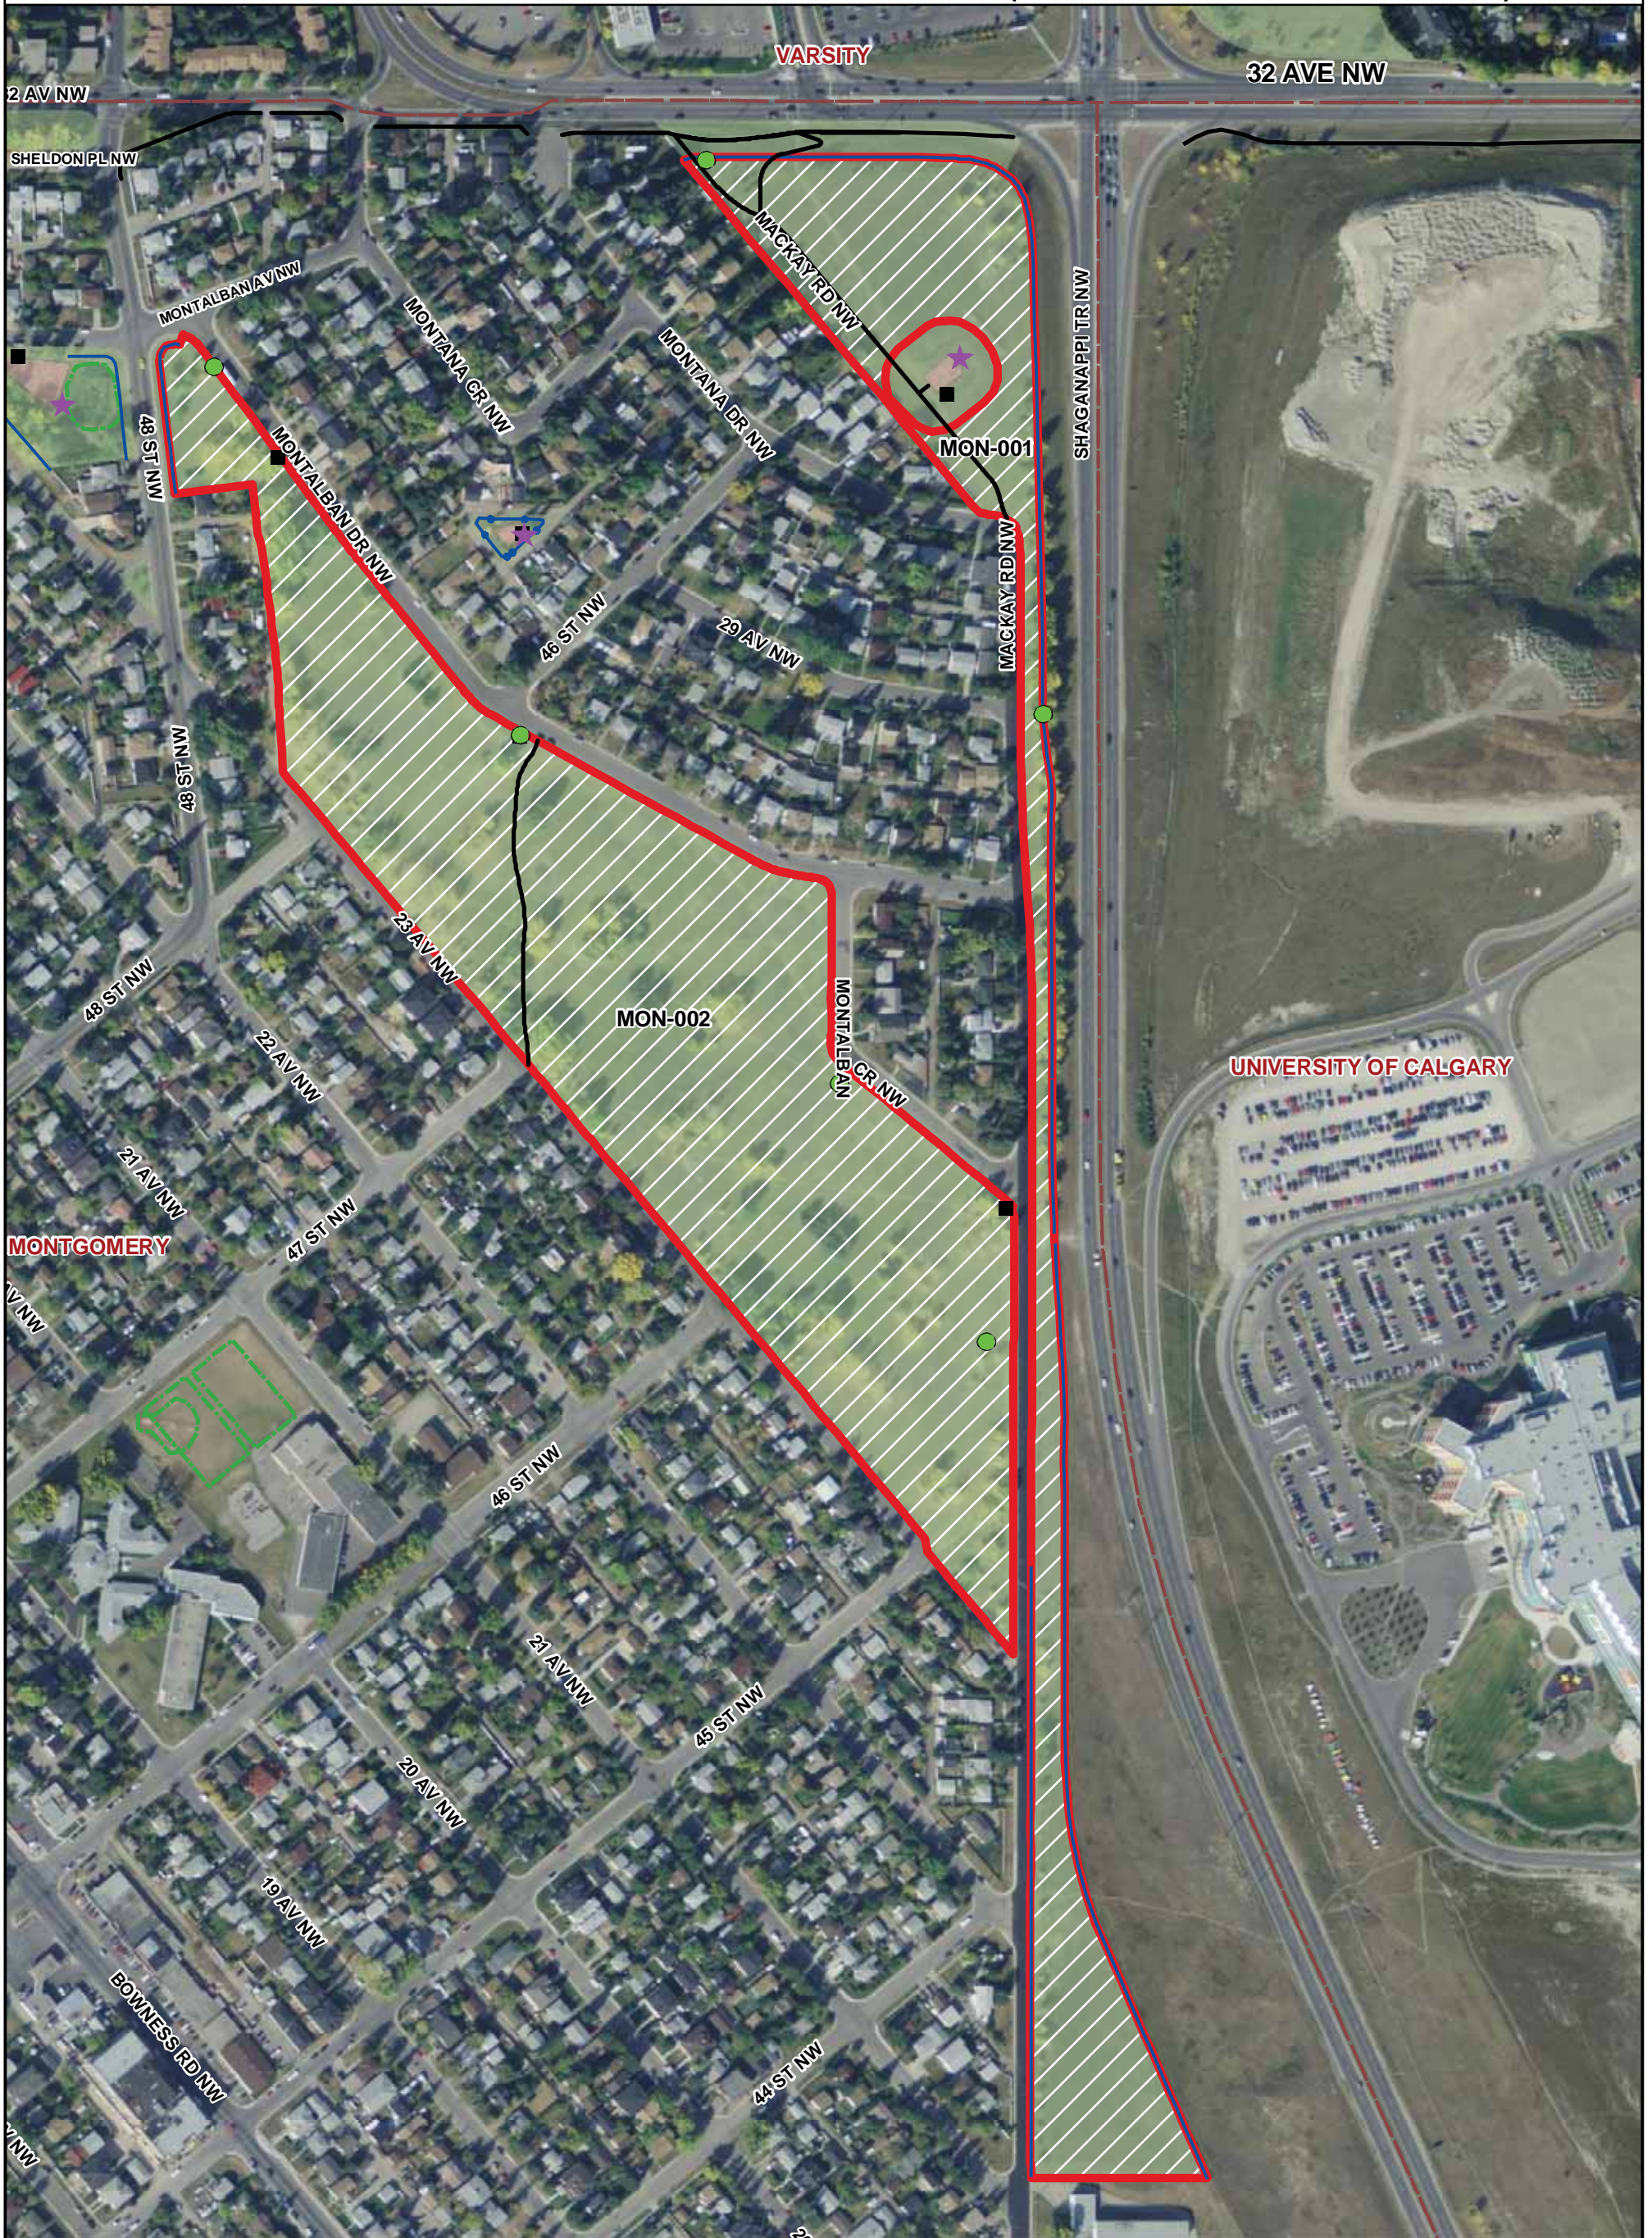

MONTGOMERY OFF LEASH AREA (MON-001, MON-002)

THE CITY OF
CALGARY
INFRASTRUCTURE &
INFORMATION SERVICES

THIS MAP WAS PRODUCED BY:
CITY OF CALGARY PARKS
COPYRIGHT 2010 The City of Calgary
ALL RIGHTS RESERVED. NO PART OF THIS MAP MAY BE REPRODUCED IN ANY FORM
OR BY ANY MEANS WITHOUT THE WRITTEN CONSENT OF THE CITY OF CALGARY
AND APPROPRIATE LICENCE AGREEMENT. THE CITY OF CALGARY PROVIDES THIS
INFORMATION IN GOOD FAITH, BUT PROVIDES NO WARRANTY NOR ACCEPTS ANY
LIABILITY ARISING FROM INCORRECT, INCOMPLETE OR MISLEADING INFORMATION
OR ITS IMPROPER USE. INFORMATION IS MAINTAINED ON A REGULAR BASIS.
November 8, 2010
2010-147-OLA.mxd

Legend

- Dog Off Leash Sign
- ★ No Dogs Sign
- Garbage Bins
- Chain Link Fence
- Post and Cable Fence
- P Parking Lot
- Pathway
- Off Leash Areas
- Golf Course
- Playground
- Playfields