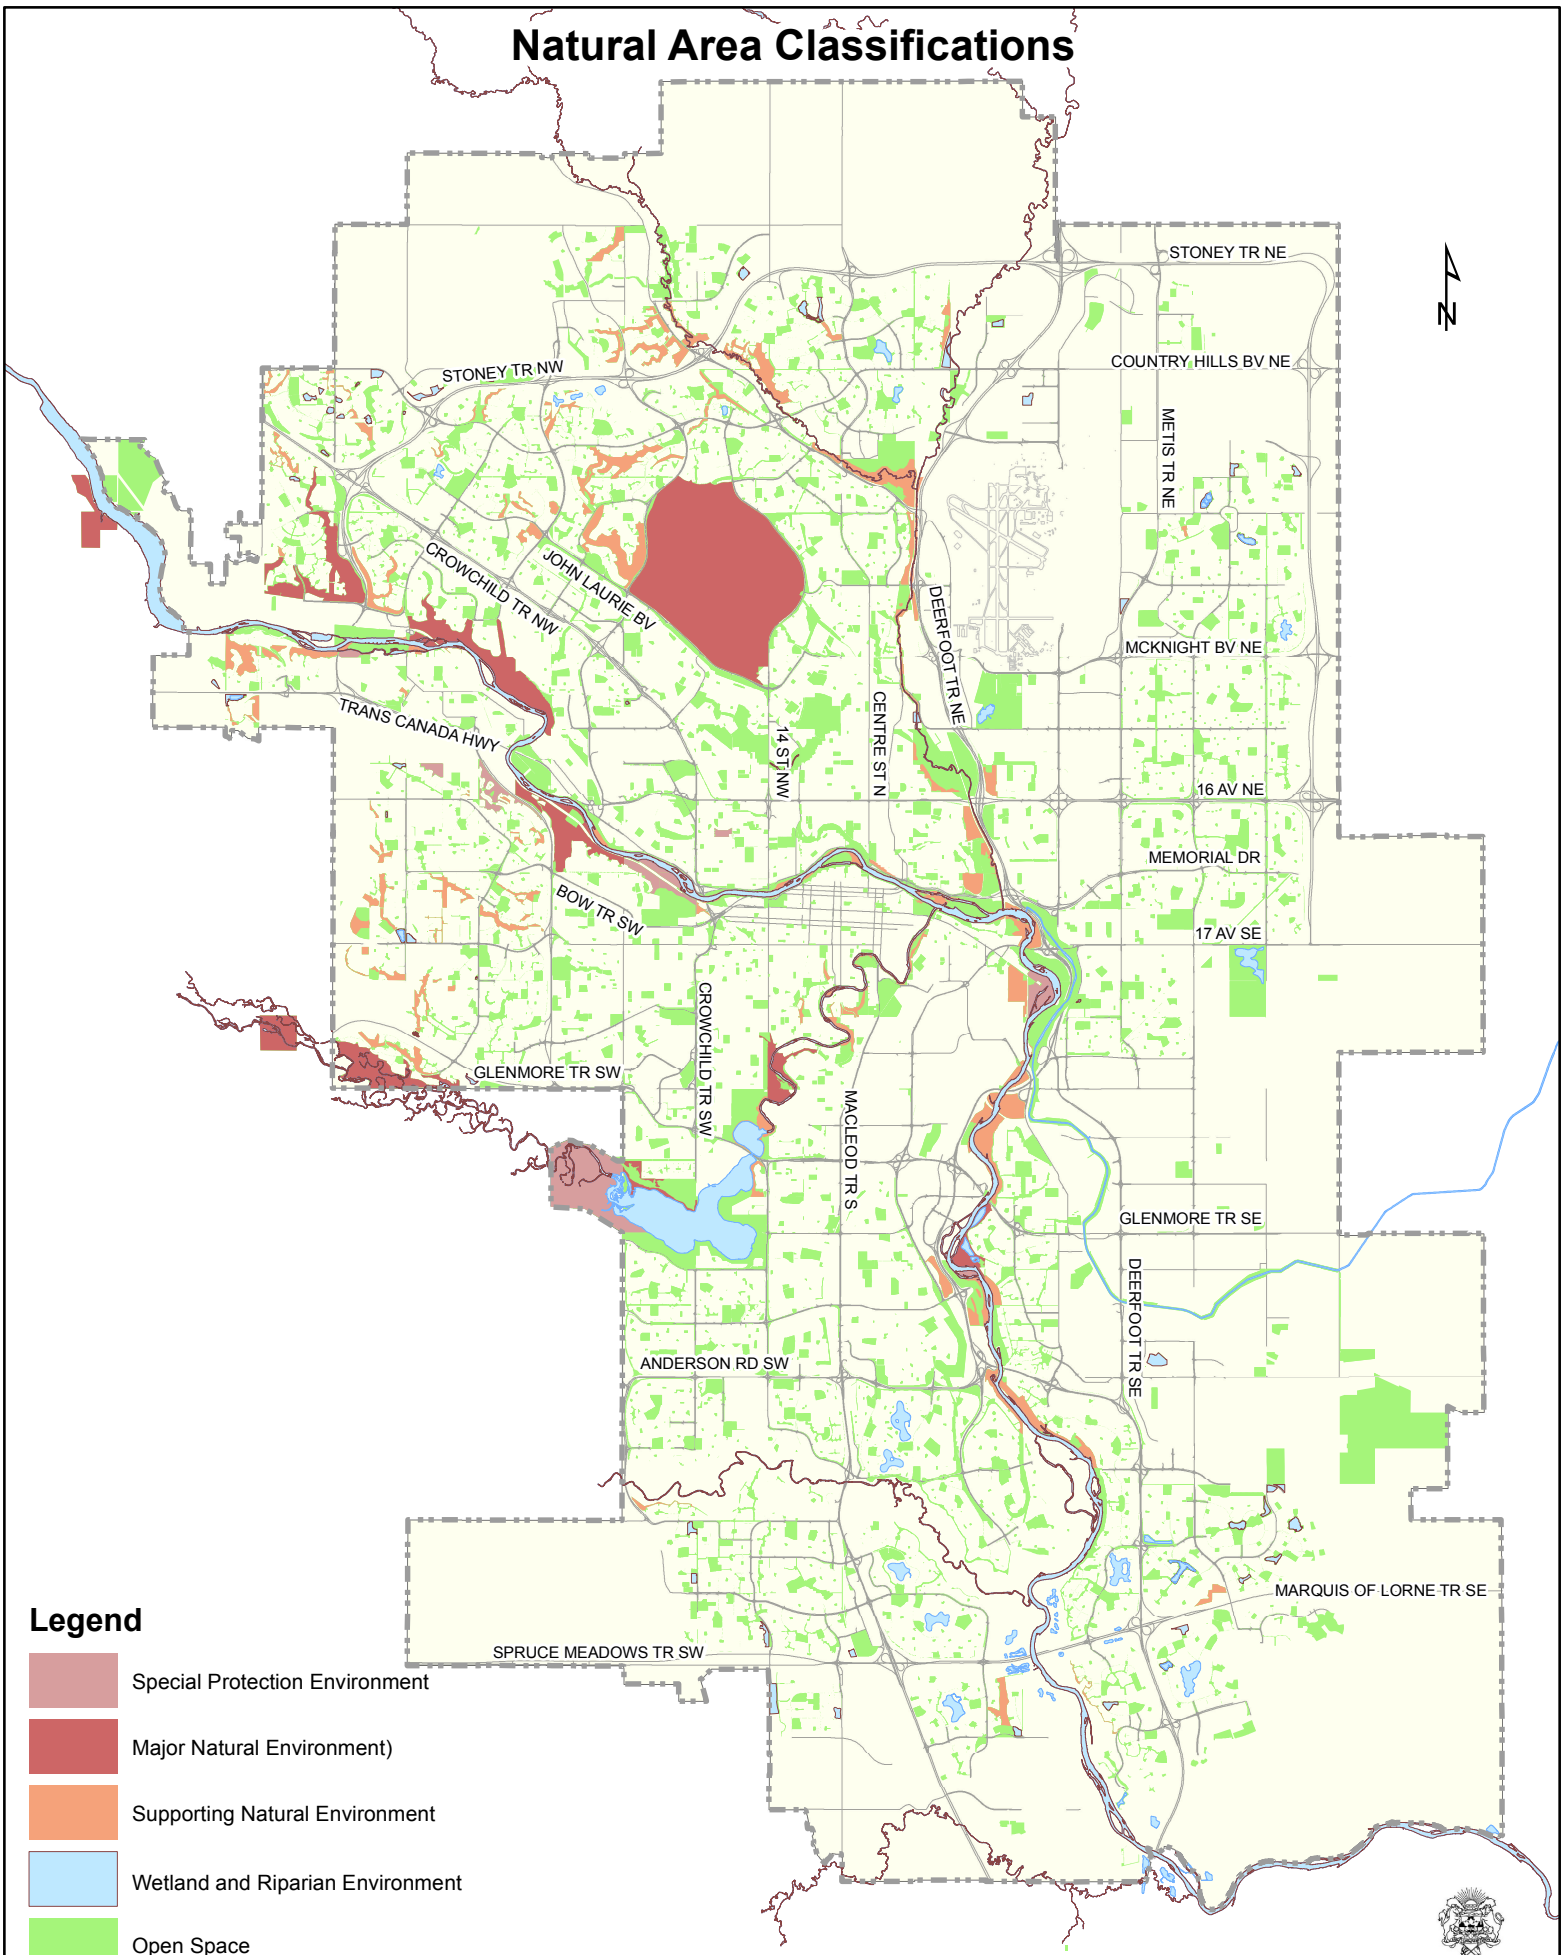

# Natural Area Classifications

## Legend

- Special Protection Environment
- Major Natural Environment
- Supporting Natural Environment
- Wetland and Riparian Environment
- Open Space

COPYRIGHT 2012 The City of Calgary  
 THE CITY OF CALGARY PROVIDES THIS INFORMATION IN GOOD FAITH, BUT PROVIDES NO WARRANTY NOR ACCEPTS ANY LIABILITY ARISING FROM INCORRECT, INCOMPLETE OR MISLEADING INFORMATION OR ITS IMPROPER USE. INFORMATION IS MAINTAINED ON A REGULAR BASIS.