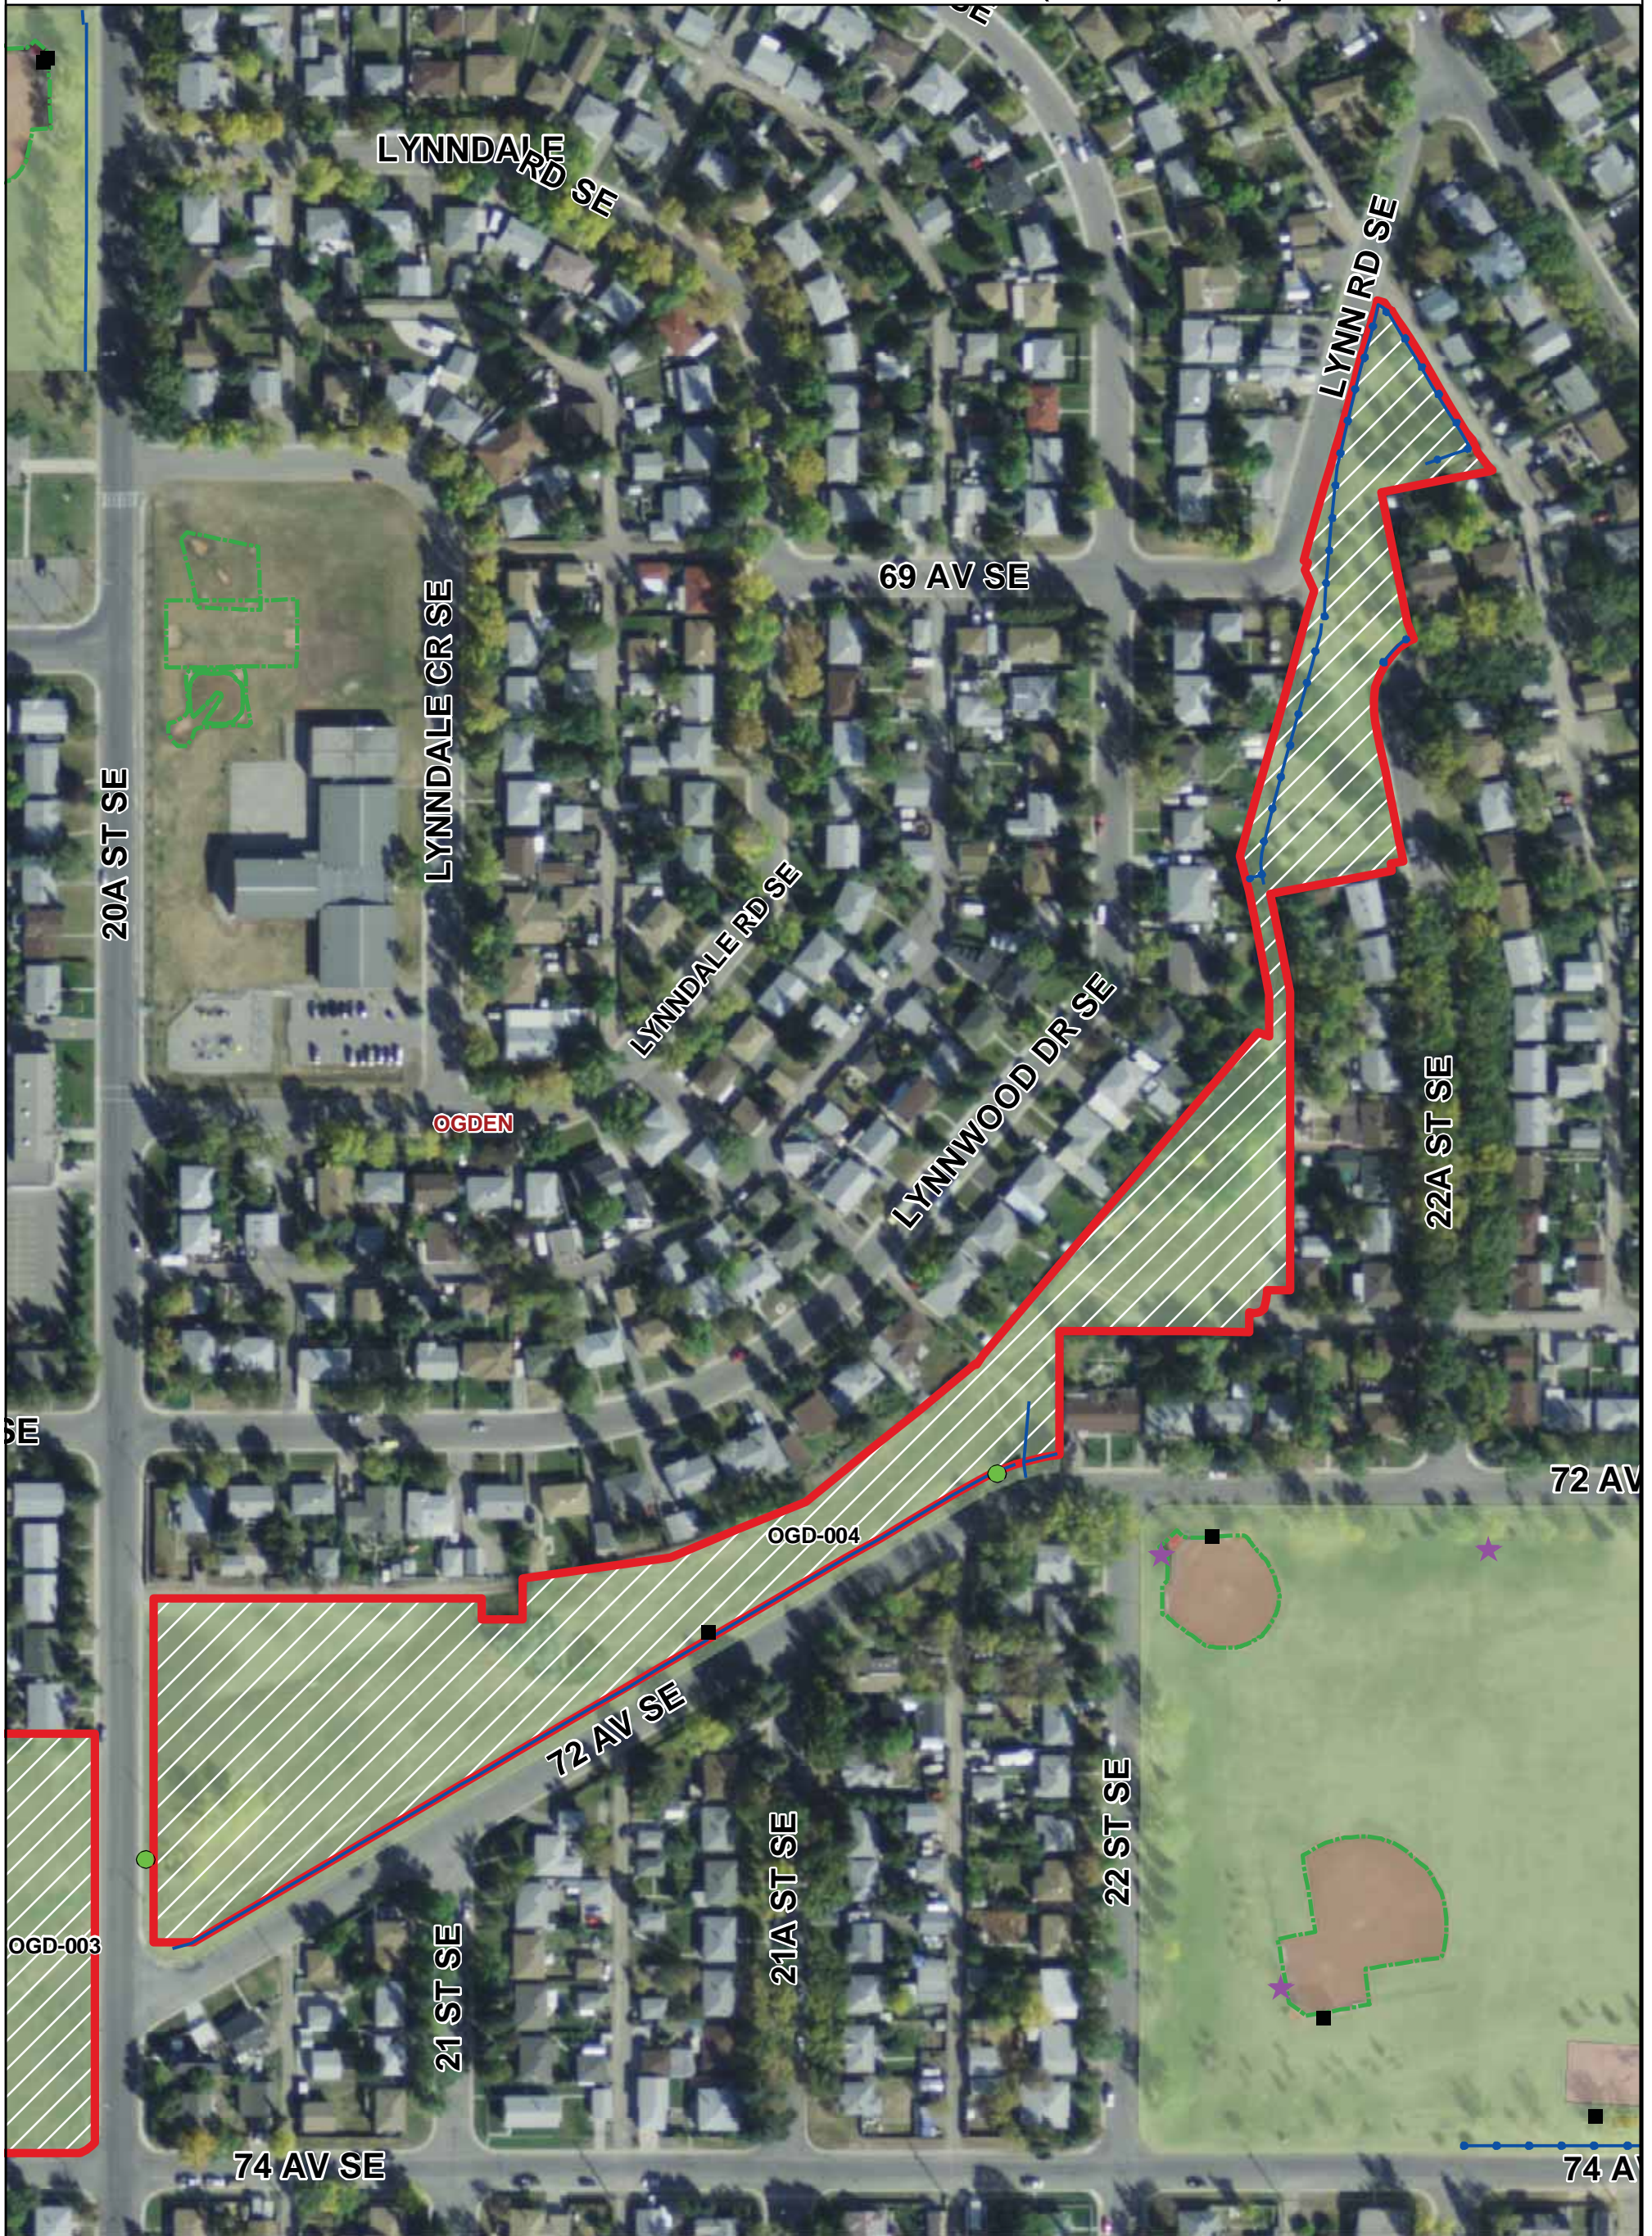

OGDEN OFF LEASH AREA (OGD-004)

THE CITY OF
CALGARY
INFRASTRUCTURE &
INFORMATION SERVICES

THIS MAP WAS PRODUCED BY:
CITY OF CALGARY PARKS
COPYRIGHT 2010 The City of Calgary
ALL RIGHTS RESERVED. NO PART OF THIS MAP MAY BE REPRODUCED IN ANY FORM
OR BY ANY MEANS WITHOUT THE WRITTEN CONSENT OF THE CITY OF CALGARY
AND APPROPRIATE LICENCE AGREEMENT. THE CITY OF CALGARY PROVIDES THIS
INFORMATION IN GOOD FAITH, BUT PROVIDES NO WARRANTY NOR ACCEPTS ANY
LIABILITY ARISING FROM INCORRECT, INCOMPLETE OR MISLEADING INFORMATION
OR ITS IMPROPER USE. INFORMATION IS MAINTAINED ON A REGULAR BASIS.
November 8, 2010
2010-147-OLA.mxd

Legend

- Dog Off Leash Sign
- ★ No Dogs Sign
- Garbage Bins
- Chain Link Fence
- Post and Cable Fence
- P Parking Lot
- Pathway
- Off Leash Areas
- Golf Course
- Playground
- Playfields