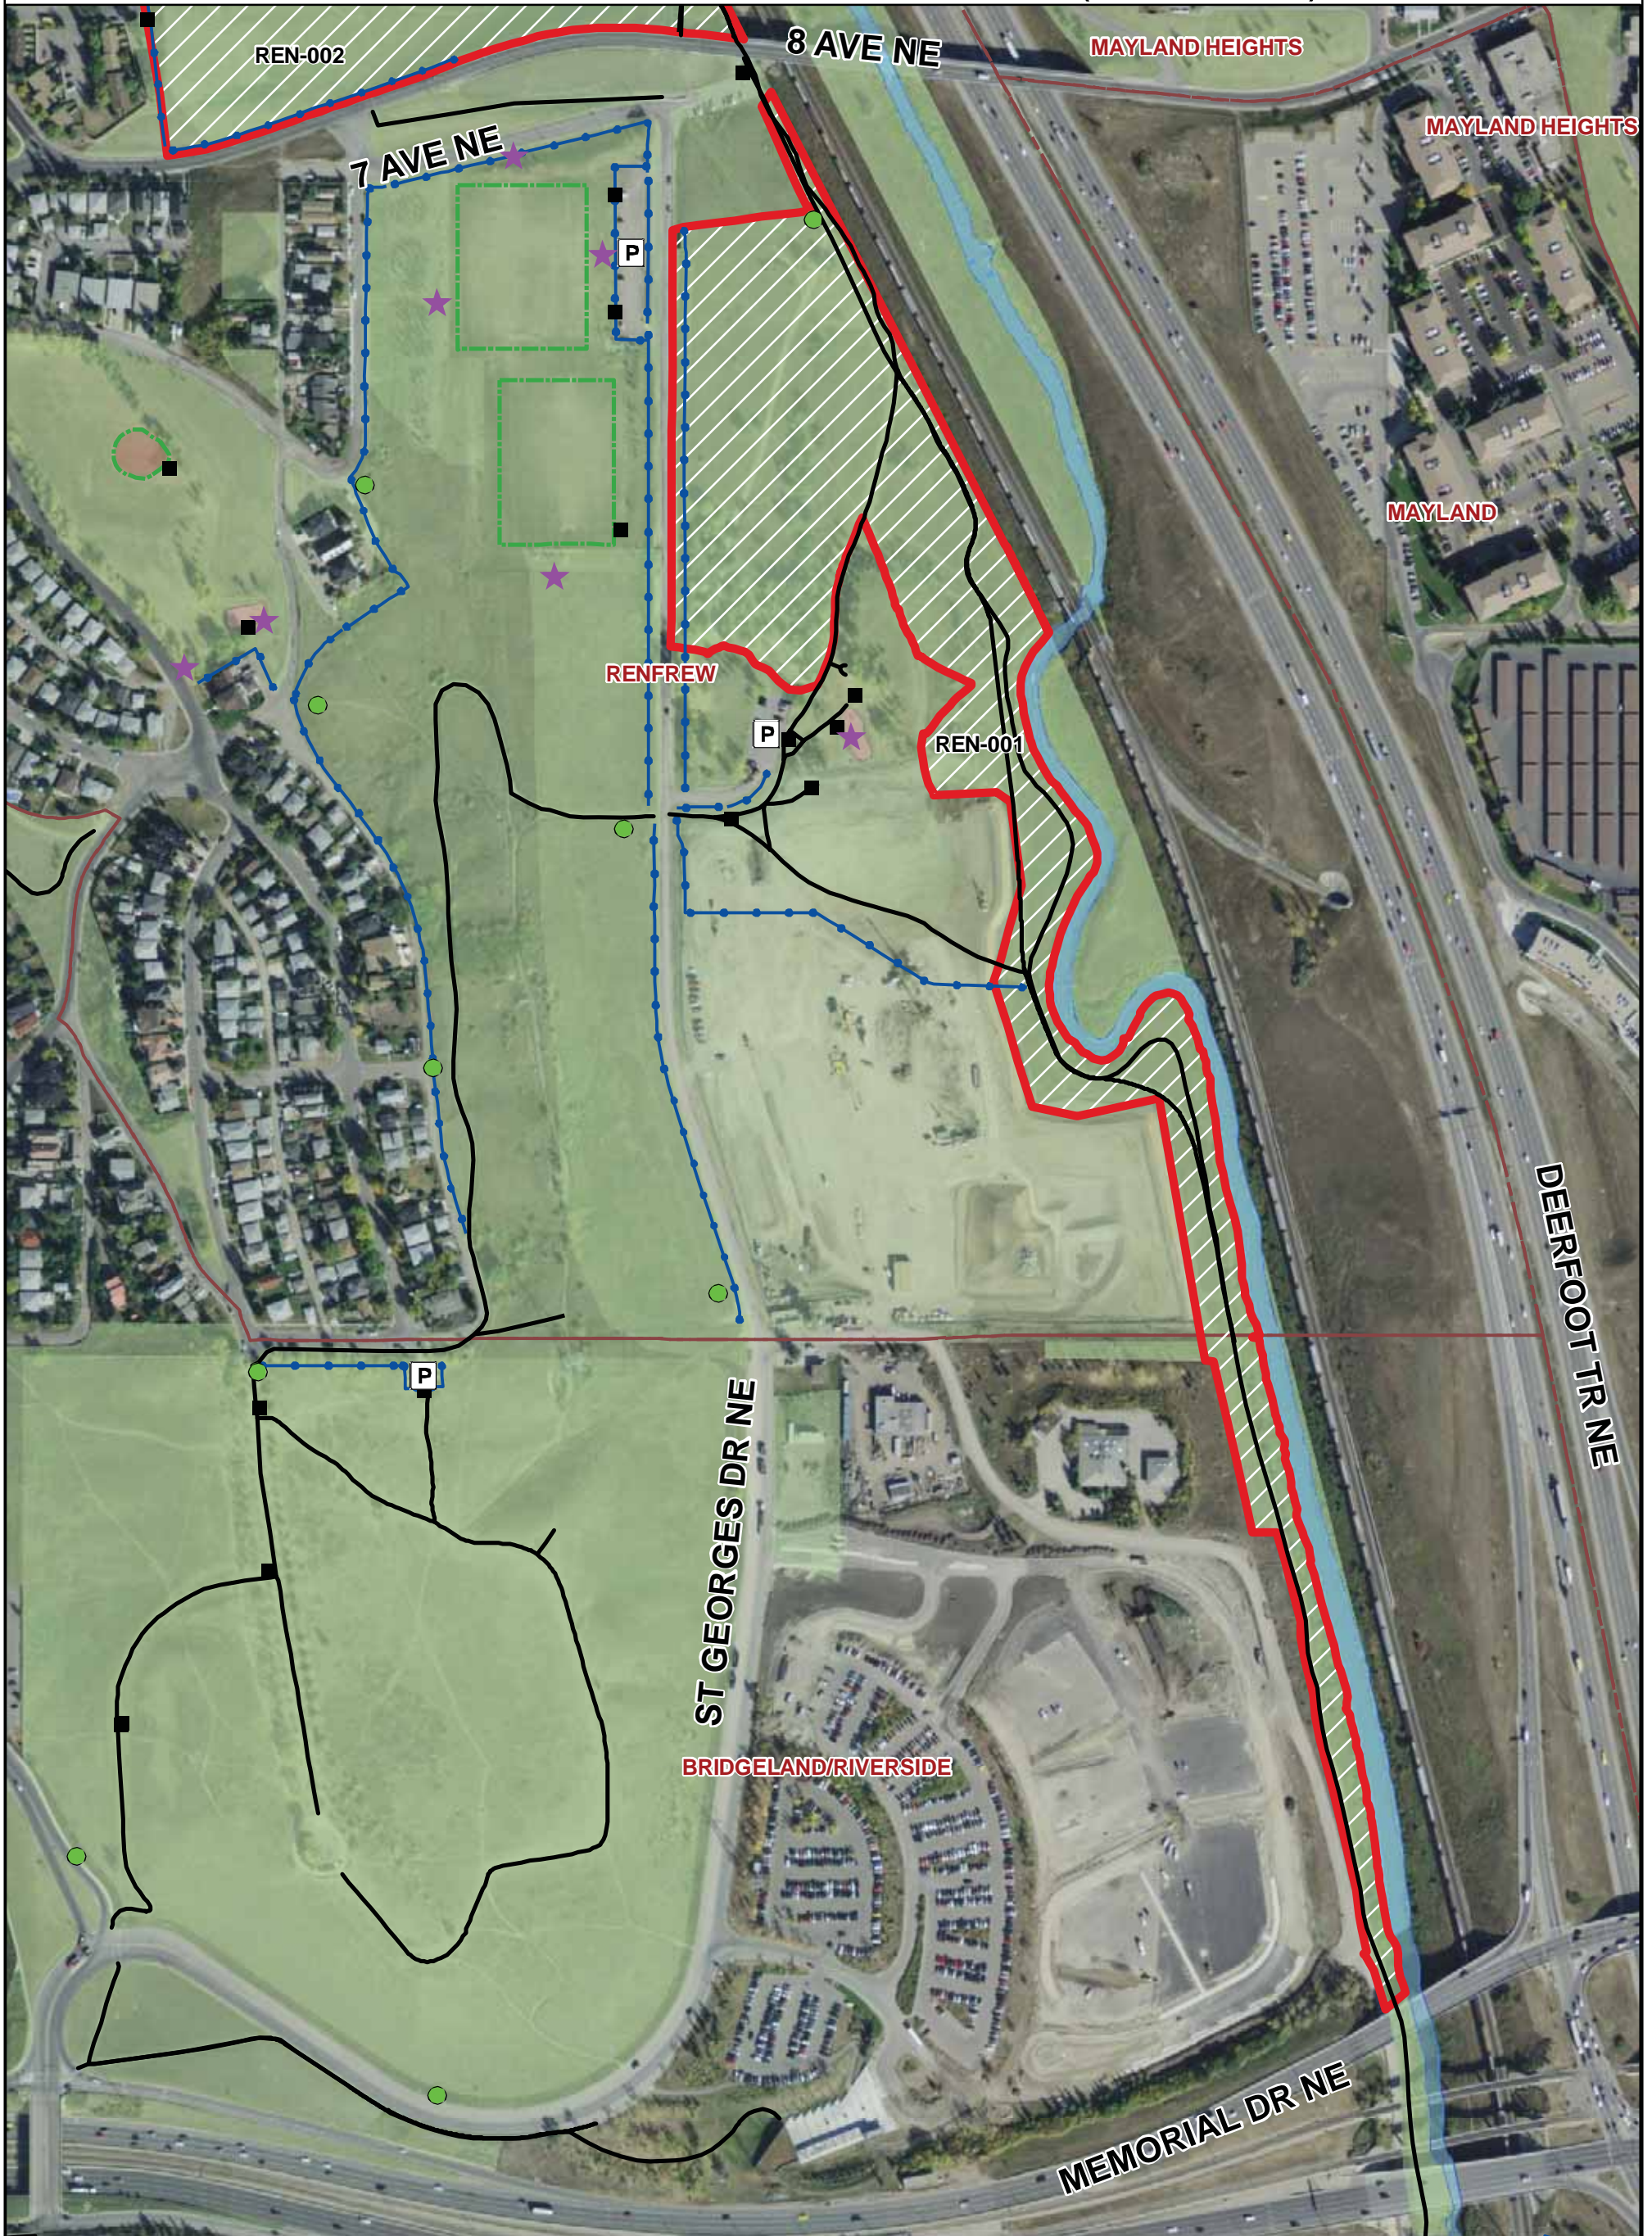

RENFREW OFF LEASH AREA (REN-001)

THE CITY OF
CALGARY
INFRASTRUCTURE &
INFORMATION SERVICES

THIS MAP WAS PRODUCED BY:
CITY OF CALGARY PARKS
COPYRIGHT 2010 The City of Calgary
ALL RIGHTS RESERVED. NO PART OF THIS MAP MAY BE REPRODUCED IN ANY FORM
OR BY ANY MEANS WITHOUT THE WRITTEN CONSENT OF THE CITY OF CALGARY
AND APPROPRIATE LICENCE AGREEMENT. THE CITY OF CALGARY PROVIDES THIS
INFORMATION IN GOOD FAITH, BUT PROVIDES NO WARRANTY NOR ACCEPTS ANY
LIABILITY ARISING FROM INCORRECT, INCOMPLETE OR MISLEADING INFORMATION
OR ITS IMPROPER USE. INFORMATION IS MAINTAINED ON A REGULAR BASIS.
November 8, 2010
2010-147-OLA.mxd

Legend

- Dog Off Leash Sign
- [P] Parking Lot
- ★ No Dogs Sign
- Pathway
- Garbage Bins
- [Hatched Box] Off Leash Areas
- Chain Link Fence
- [Green Box] Golf Course
- Post and Cable Fence
- [Pink Box] Playground
- [Green Dashed Box] Playfields