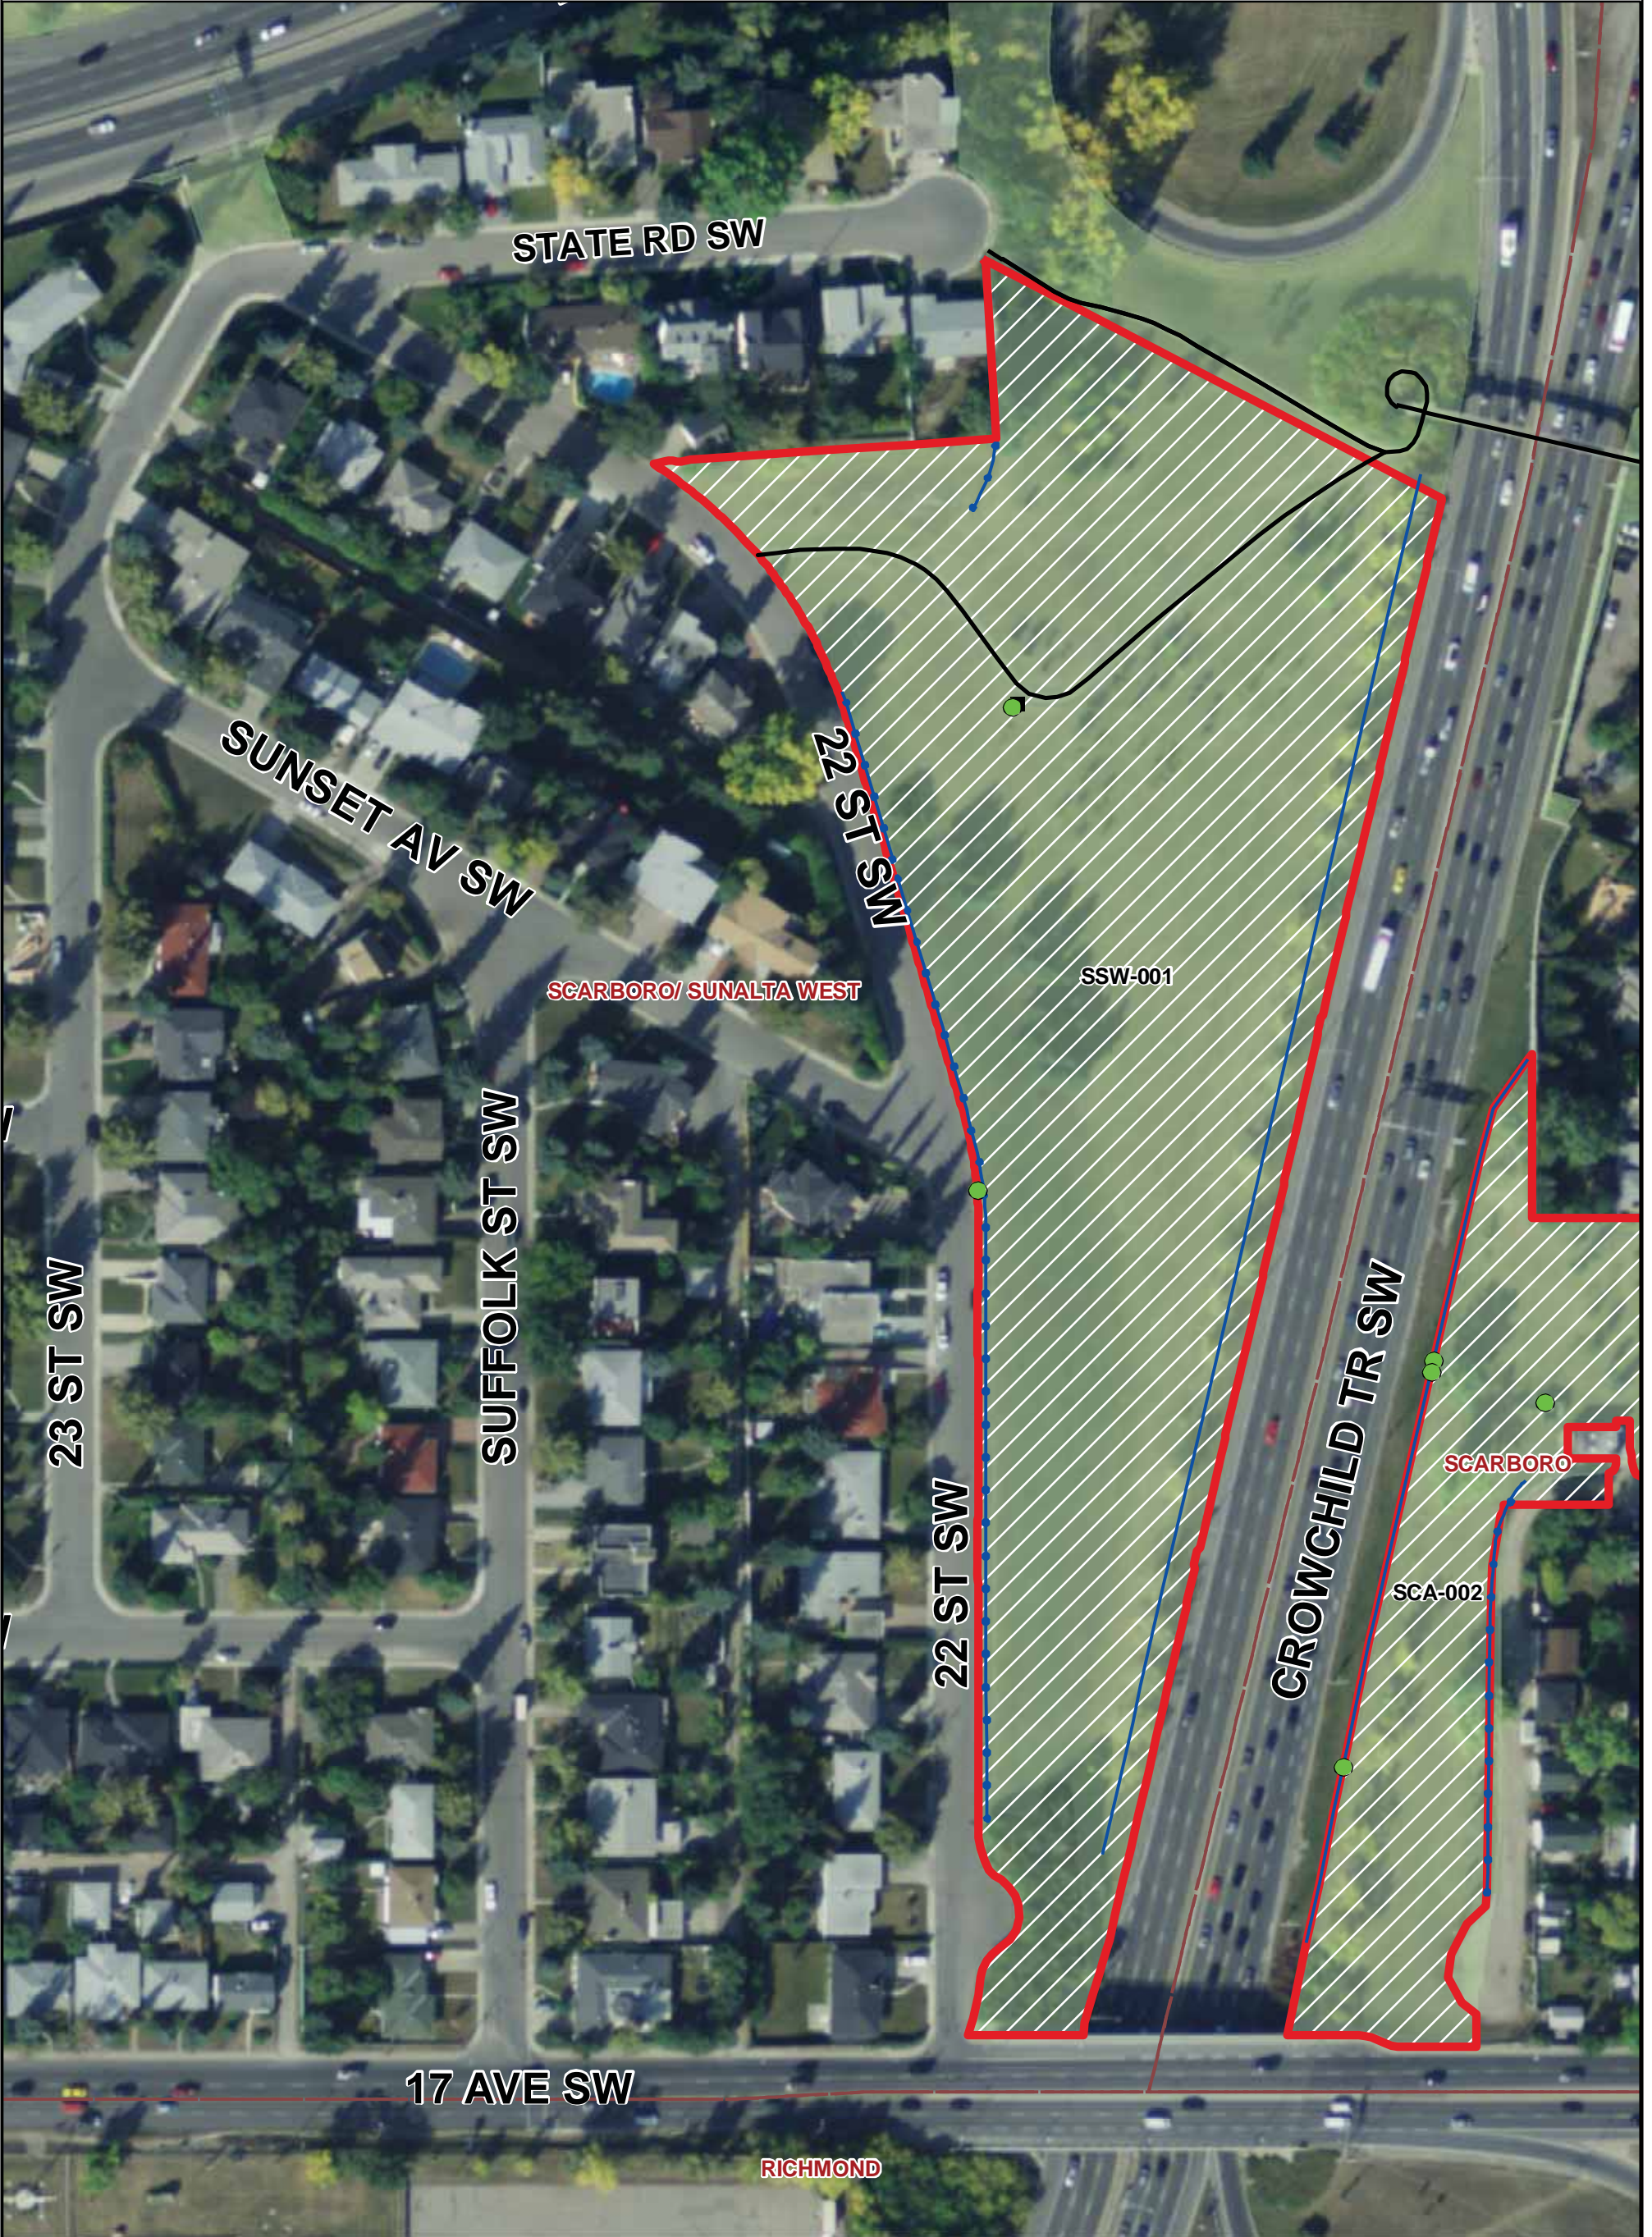

# SCARBORO SUNALTA WEST OFF LEASH AREA (SSW-001)

THE CITY OF  
**CALGARY**  
INFRASTRUCTURE &  
INFORMATION SERVICES

THIS MAP WAS PRODUCED BY:  
CITY OF CALGARY PARKS

COPYRIGHT 2010 The City of Calgary  
ALL RIGHTS RESERVED. NO PART OF THIS MAP MAY BE REPRODUCED IN ANY FORM  
OR BY ANY MEANS WITHOUT THE WRITTEN CONSENT OF THE CITY OF CALGARY  
AND APPROPRIATE LICENCE AGREEMENT. THE CITY OF CALGARY PROVIDES THIS  
INFORMATION IN GOOD FAITH, BUT PROVIDES NO WARRANTY NOR ACCEPTS ANY  
LIABILITY ARISING FROM INCORRECT, INCOMPLETE OR MISLEADING INFORMATION  
OR ITS IMPROPER USE. INFORMATION IS MAINTAINED ON A REGULAR BASIS.

### Legend

- Dog Off Leash Sign
- ★ No Dogs Sign
- Garbage Bins
- Chain Link Fence
- Post and Cable Fence
- P Parking Lot
- Pathway
- Off Leash Areas
- Golf Course
- Playground
- Playfields