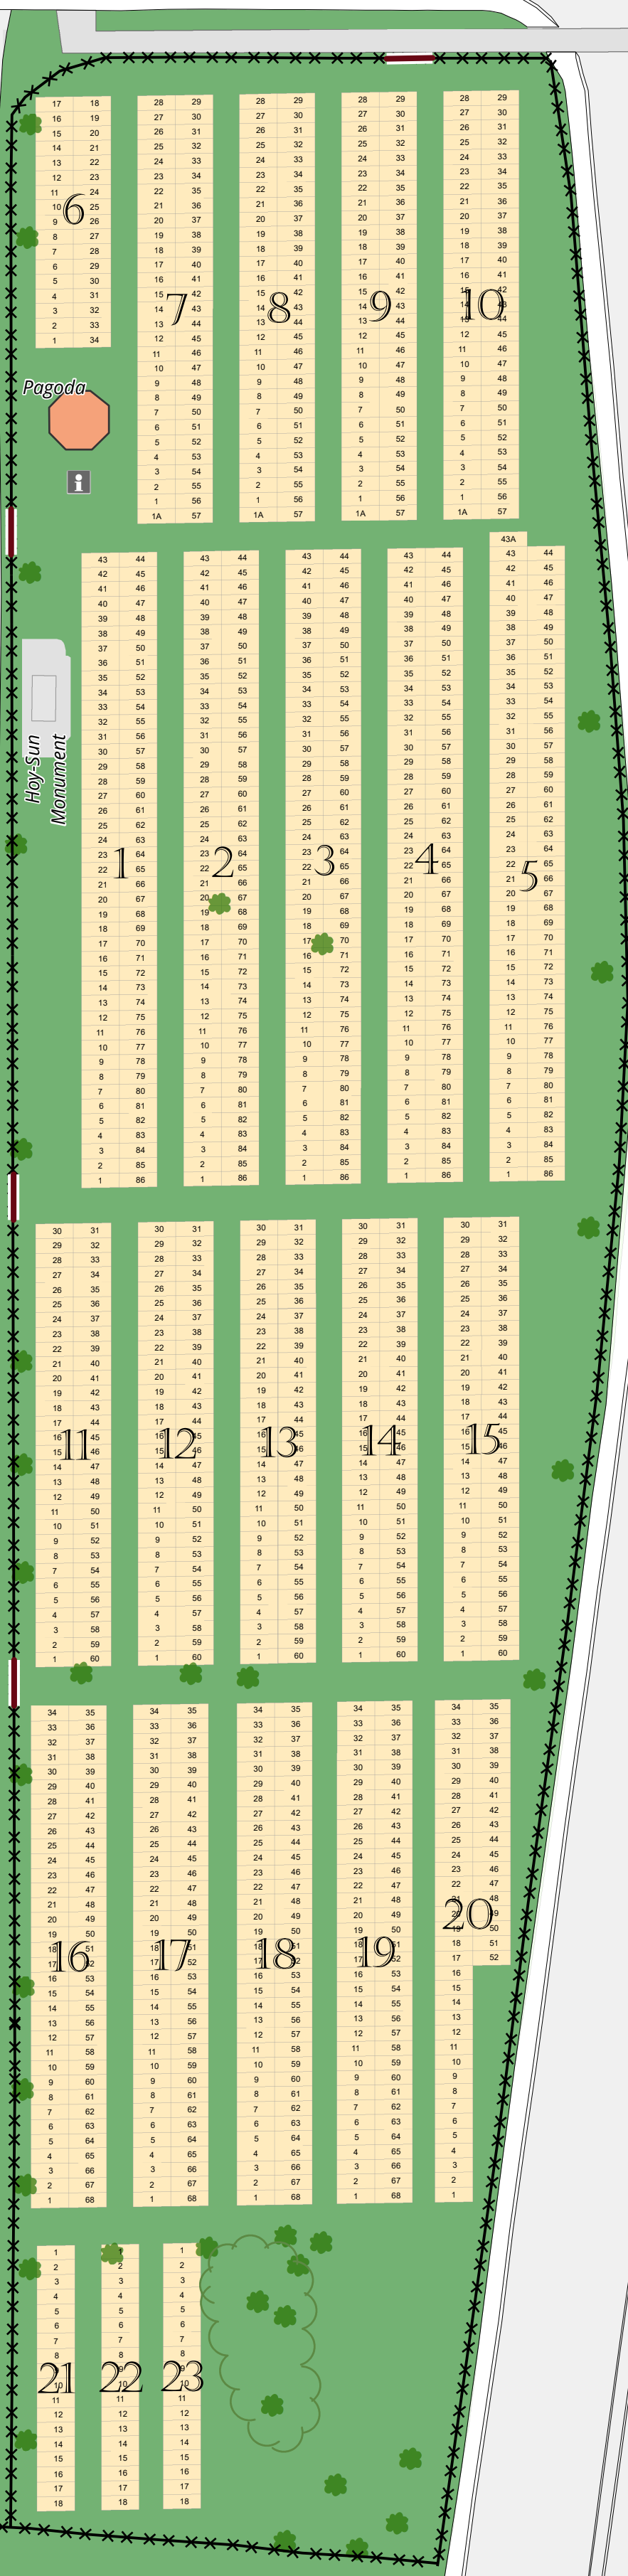

Chinese Cemetery

Legend

- SIGN
- BLOCK
- LOT
- HARD SURFACE
- FENCE
- GATE

31 AV SW

April 23, 2020

MACLEOD TR S

Union Cemetery

St. Mary's Cemetery

SPILLER RD SE