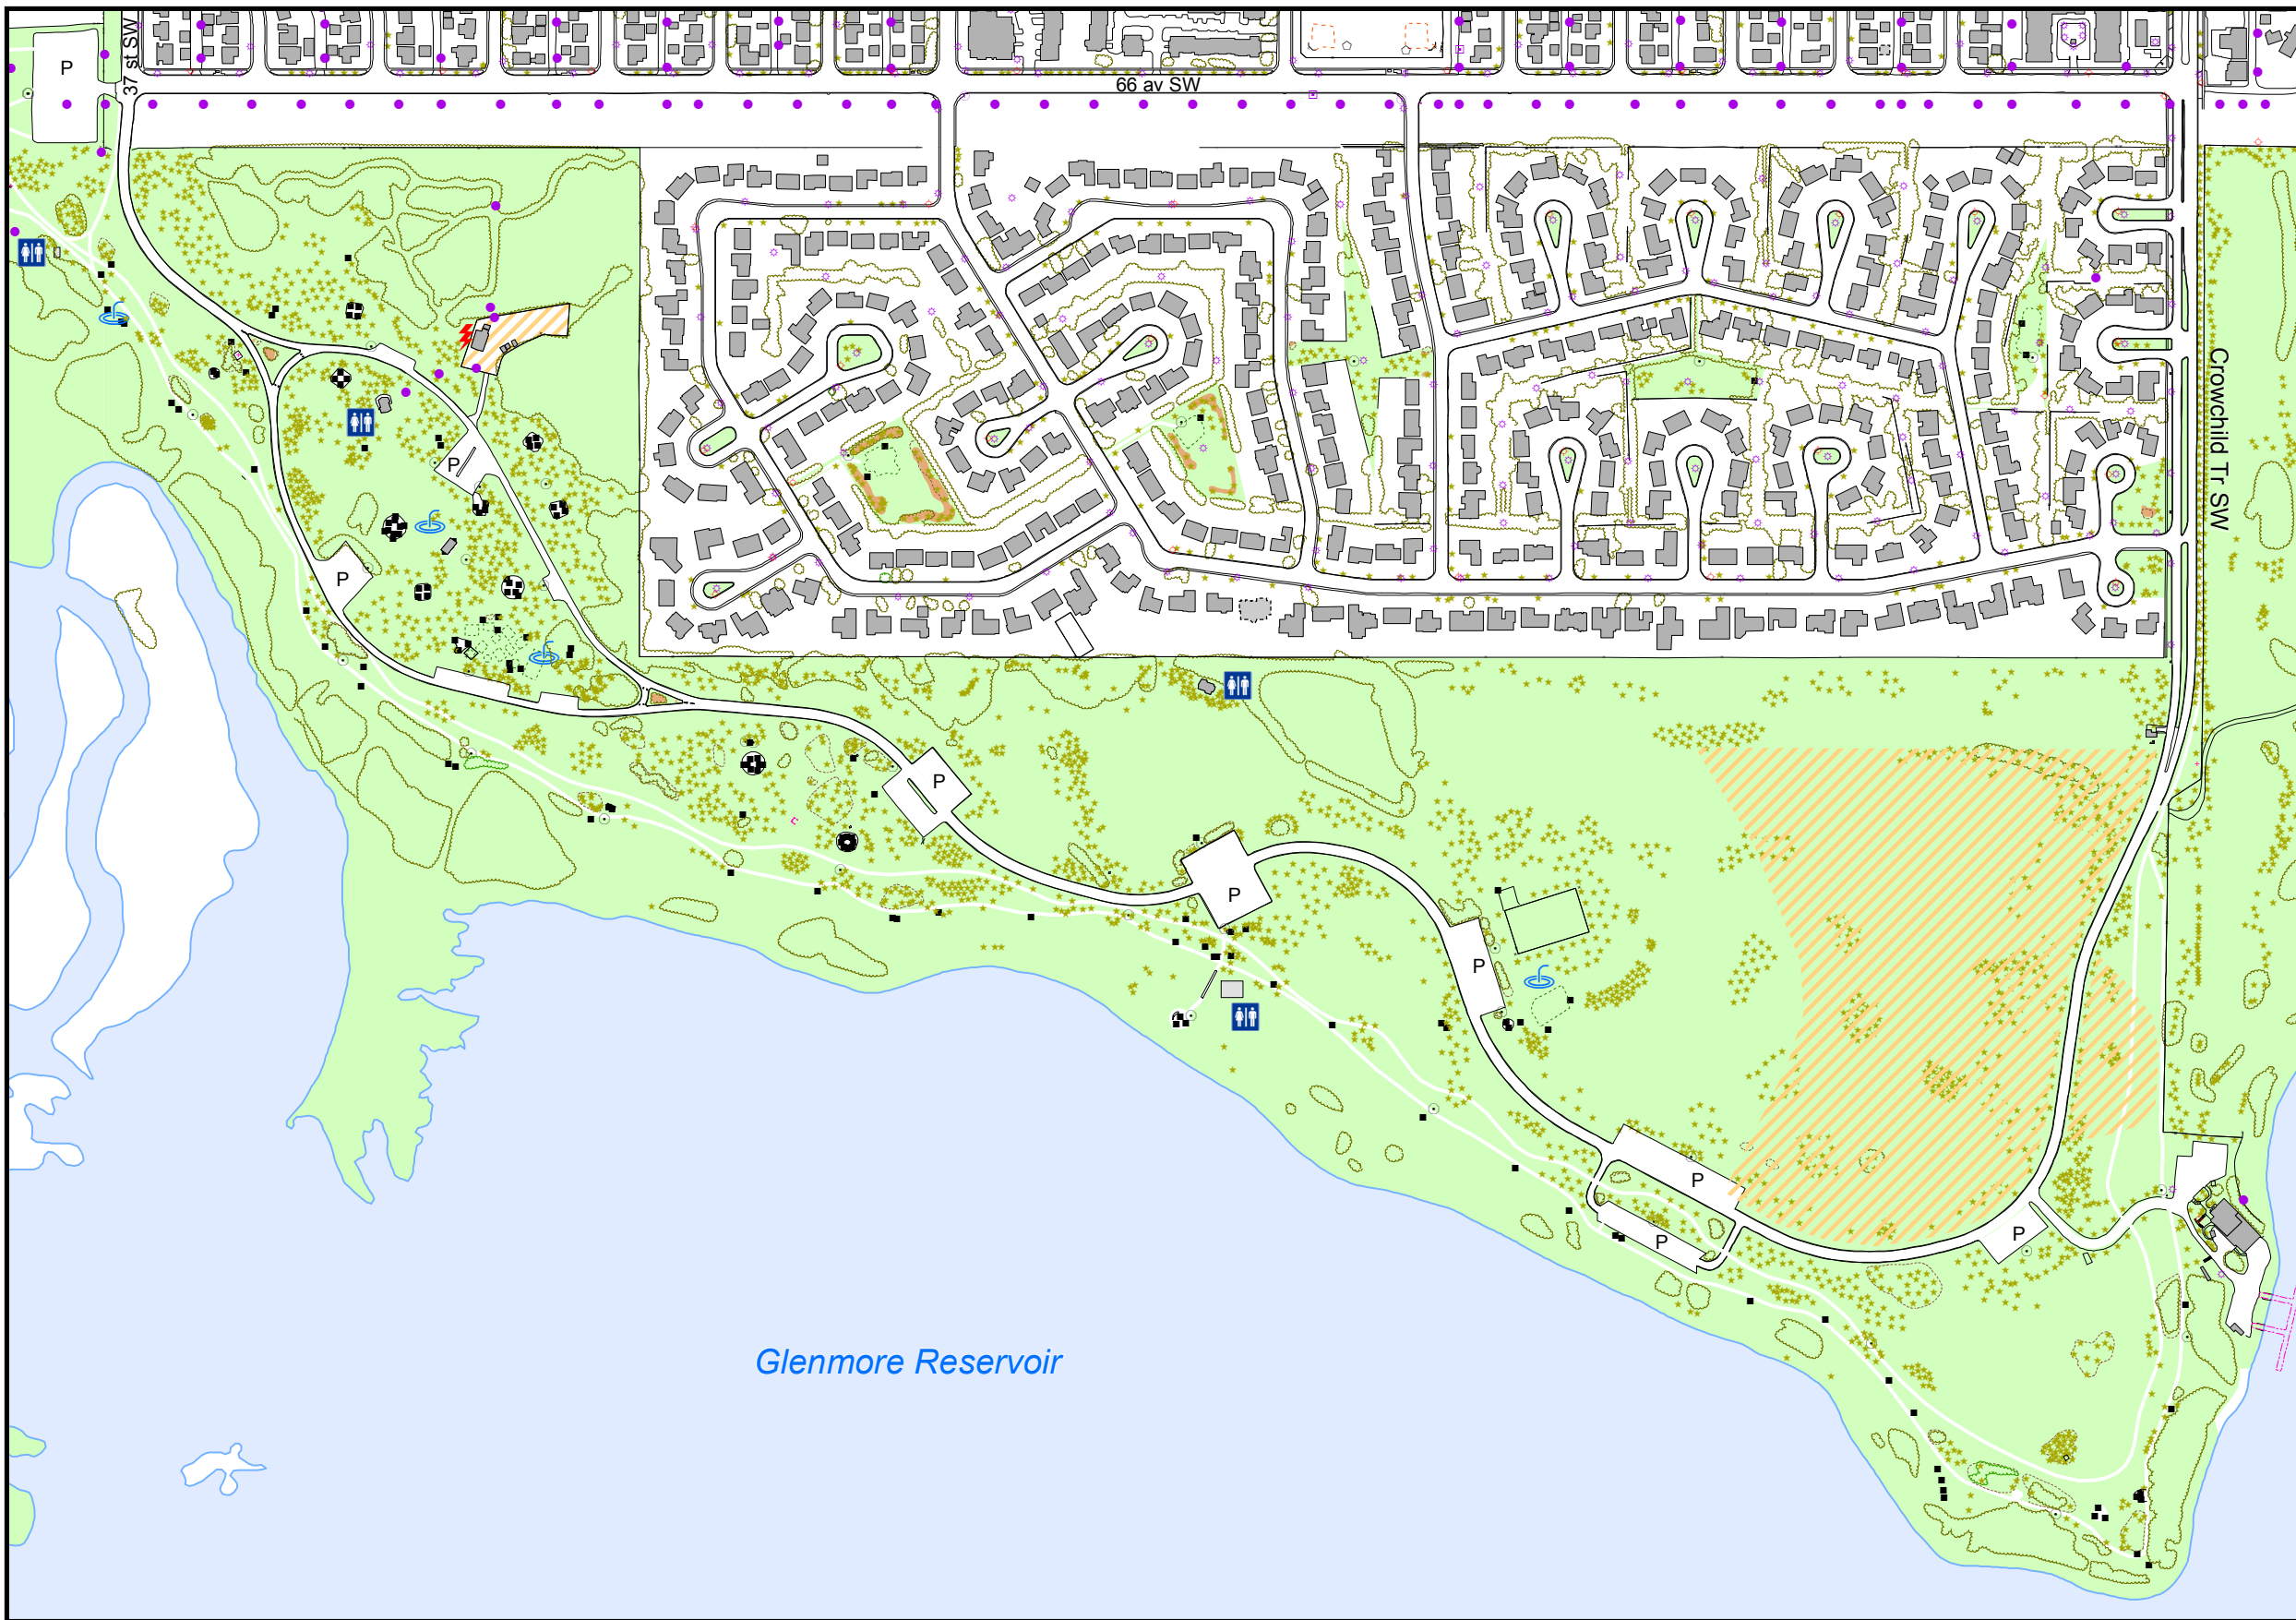

SITE PLAN

North Glenmore Park

- 60-200 amp panels
- Drinking Fountain
- Public washroom symbols
- Hydrant
- Power Pole
- Streetlight Pole
- Traffic Light Pole
- Misc Pole
- Cell Tower
- Overhead Sign Base
- Seat/Bench
- Garbage can
- Goal Post
- Monument
- Tree (parks data)
- Unknown Point Feature
- Playfield / Playground
- Barbed Wire Fence
- Chain Link Fence
- Post and Cable Fence
- Subdivision Fence
- Wood Fence
- Sound Barrier
- Unknown linear feature
- Vegetation bed (parks)
- Vegetation Bed (DAS)
- Building
- No Access/Construction Area

Glenmore Reservoir

Copies of this map may be obtained by contacting Client.Solutions@calgary.ca or call 3-1-1

DAS Planimetric features last updated May 2007, Parks features may be more recent

COPYRIGHT © 2010 The City of Calgary
 ALL RIGHTS RESERVED. NO PARTS OF THIS MAP MAY BE REPRODUCED IN ANY FORM OR BY ANY MEANS WITHOUT THE WRITTEN CONSENT OF THE CITY OF CALGARY AND APPROPRIATE LICENCE AGREEMENT. THE CITY OF CALGARY PROVIDES THIS INFORMATION IN GOOD FAITH, BUT PROVIDES NO WARRANTY NOR ACCEPTS ANY LIABILITY ARISING FROM INCORRECT, INCOMPLETE OR MISLEADING INFORMATION OR ITS IMPROPER USE. INFORMATION IS MAINTAINED ON A REGULAR BASIS.

Date plotted: May 2010 \projects\Parks_Recreation\10015