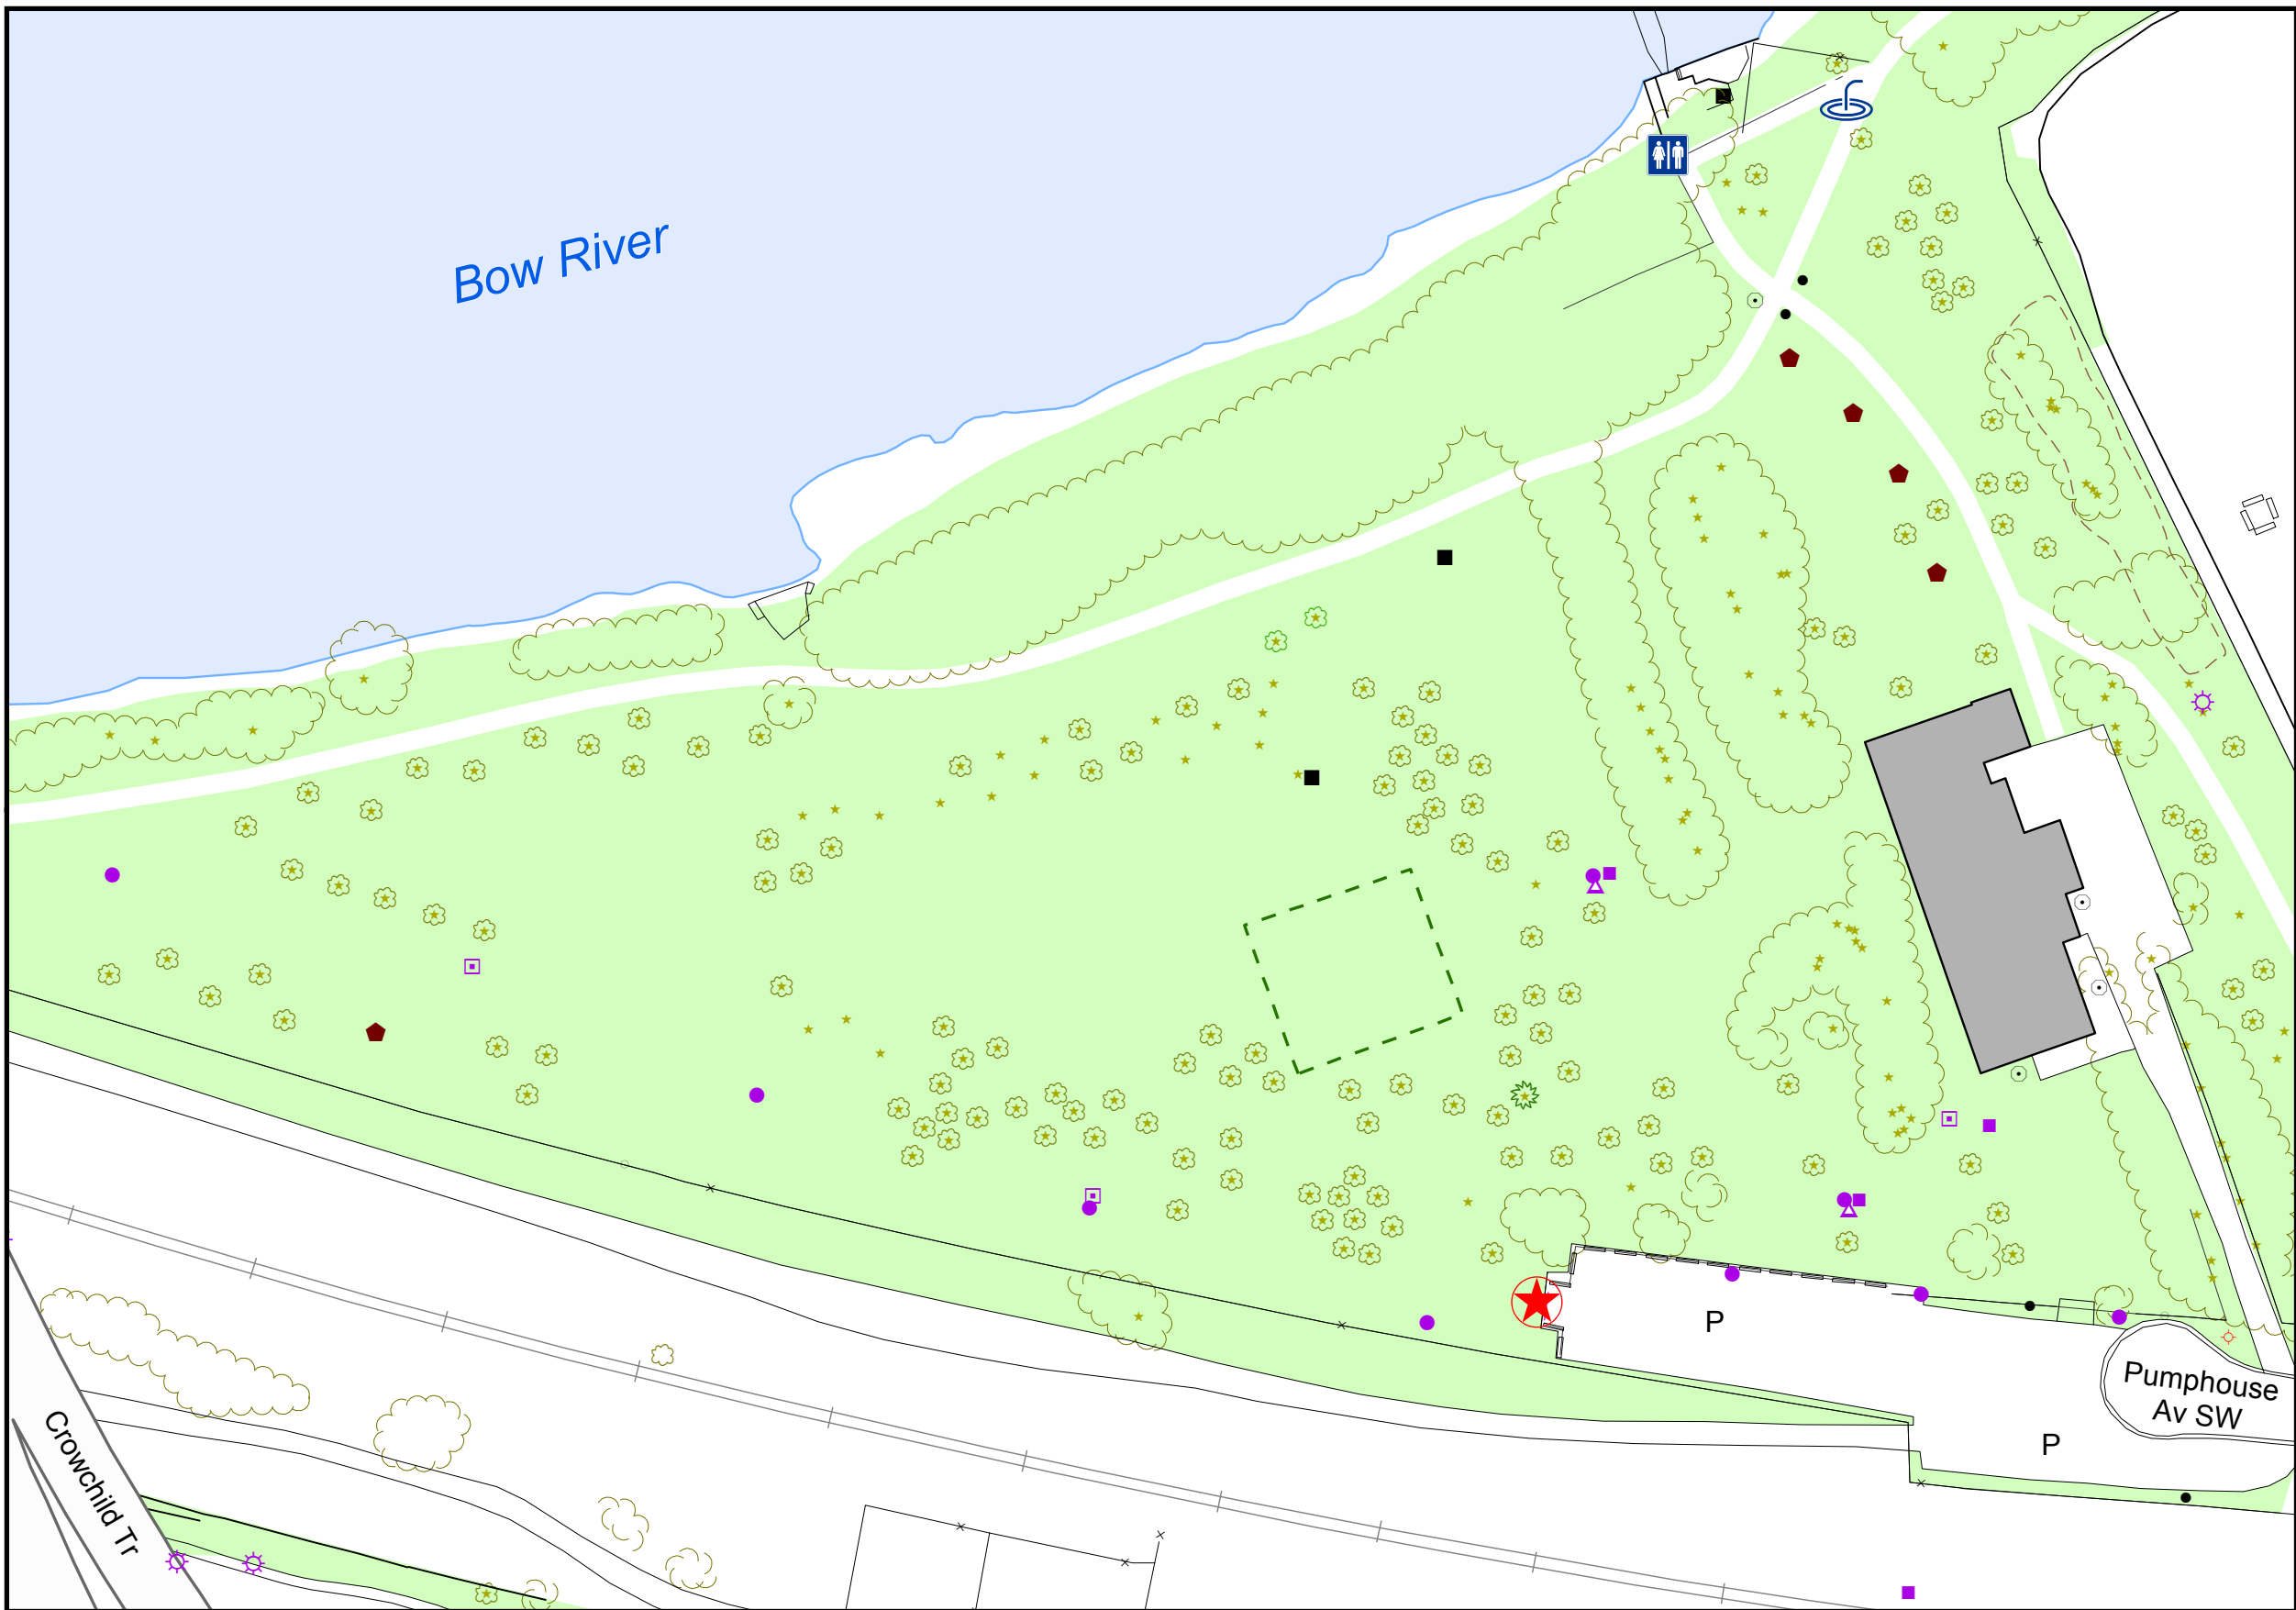

SITE PLAN Pumphouse Park

-  Entrance point
-  Public washroom
-  Drinking fountain
-  Hydrant
-  Electrical Cabinet
-  Pedestal
-  Power Pole
-  Streetlight Pole
-  Traffic Light Pole
-  Misc Pole
-  Cell Tower
-  Overhead Sign Base
-  Seat/Bench
-  Garbage can
-  Sign
-  Goal Post
-  Monument
-  Tree (parks data)
- Unknown Point Feature
- Playfield / Playground
- Barbed Wire Fence
- Chain Link Fence
- Post and Cable Fence
- Subdivision Fence
- Wood Fence
- Sound Barrier
- Unknown linear feature
- Vegetation Bed (DAS)

Date plotted: April 2010 \projects\Parks_Recreation\10015