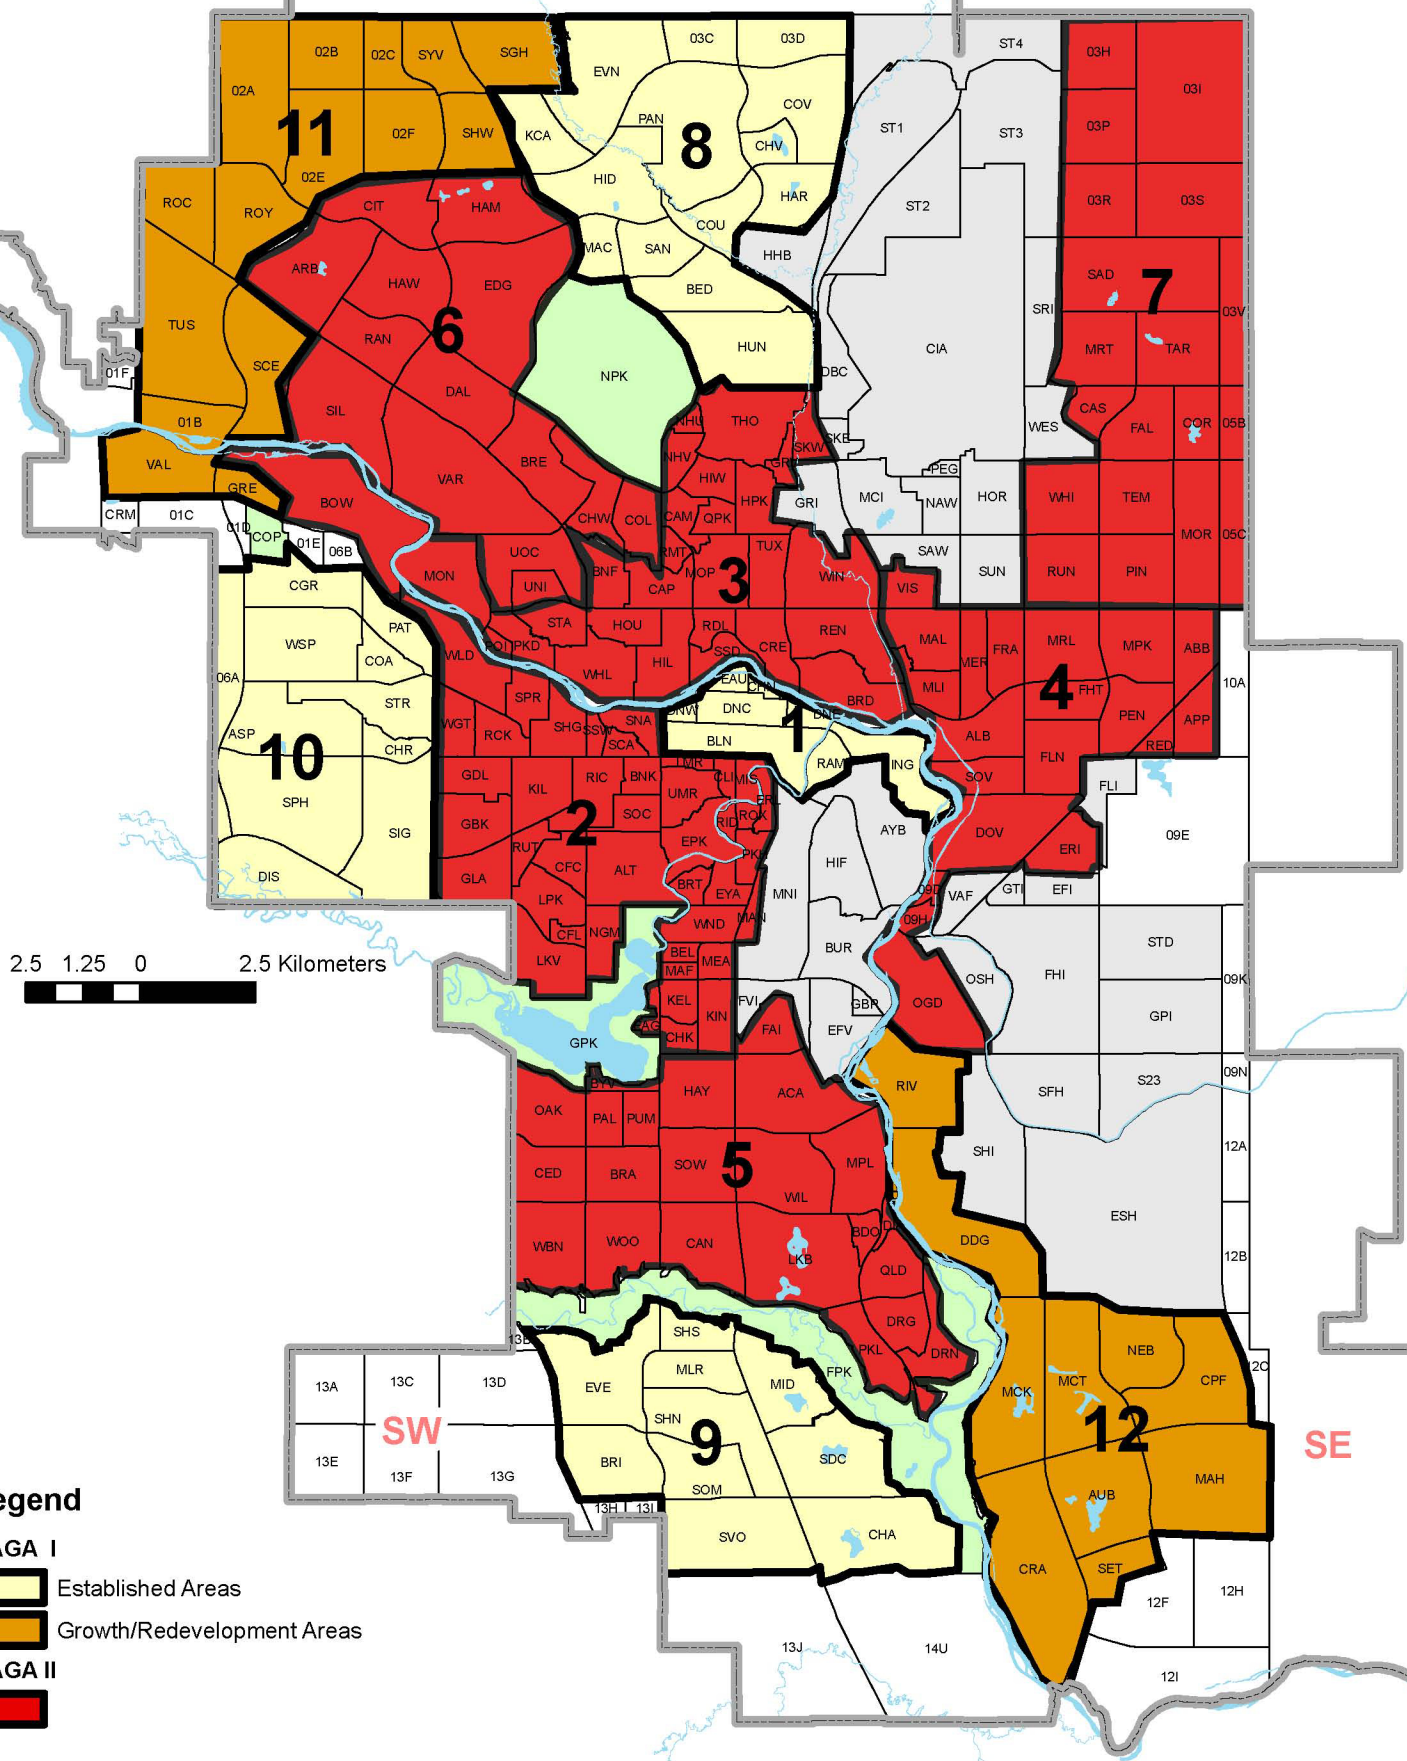

# RAGA I & II Study Areas

THE CITY OF  
**CALGARY**  
RECREATION

NW

NE

2.5 1.25 0 2.5 Kilometers

## Legend

- RAGA I**
  - Established Areas
  - Growth/Redevelopment Areas
- RAGA II**
  -