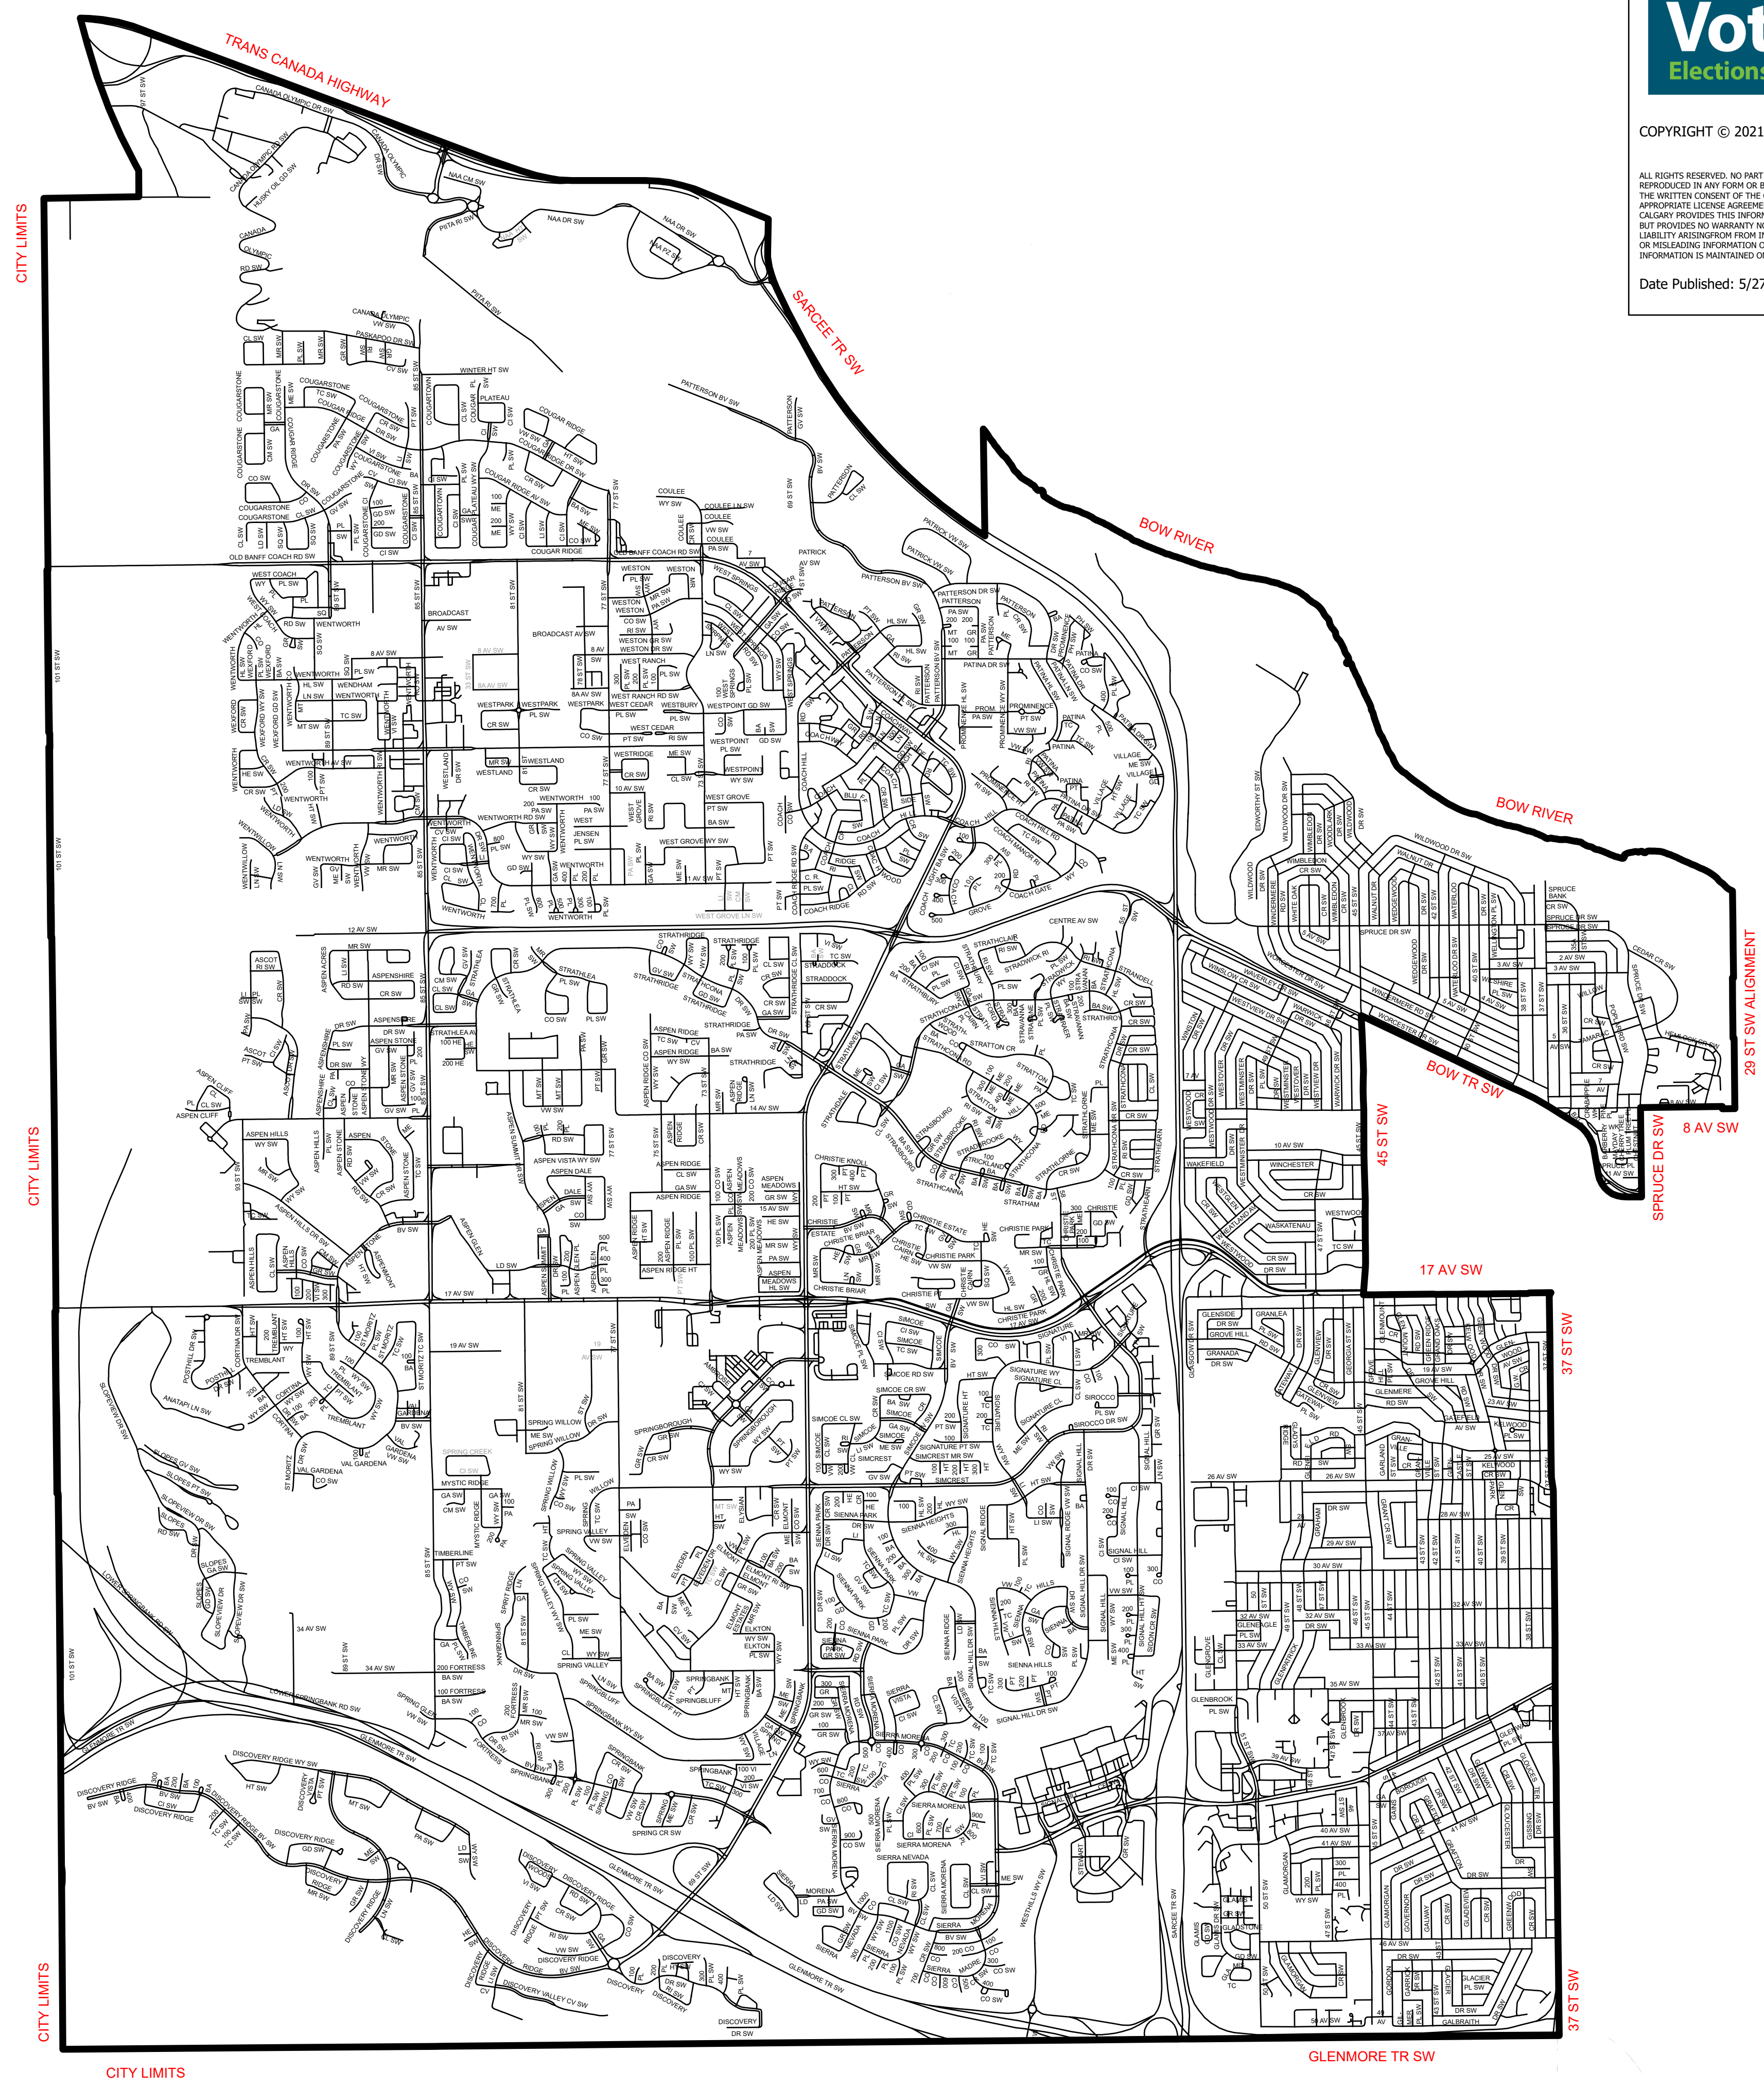

COPYRIGHT © 2021 The City of Calgary

Date Published: 5/27/2021

1:17,000

CITY LIMITS

CITY LIMITS

CITY LIMITS

CITY LIMITS

GLENMORE TR SW