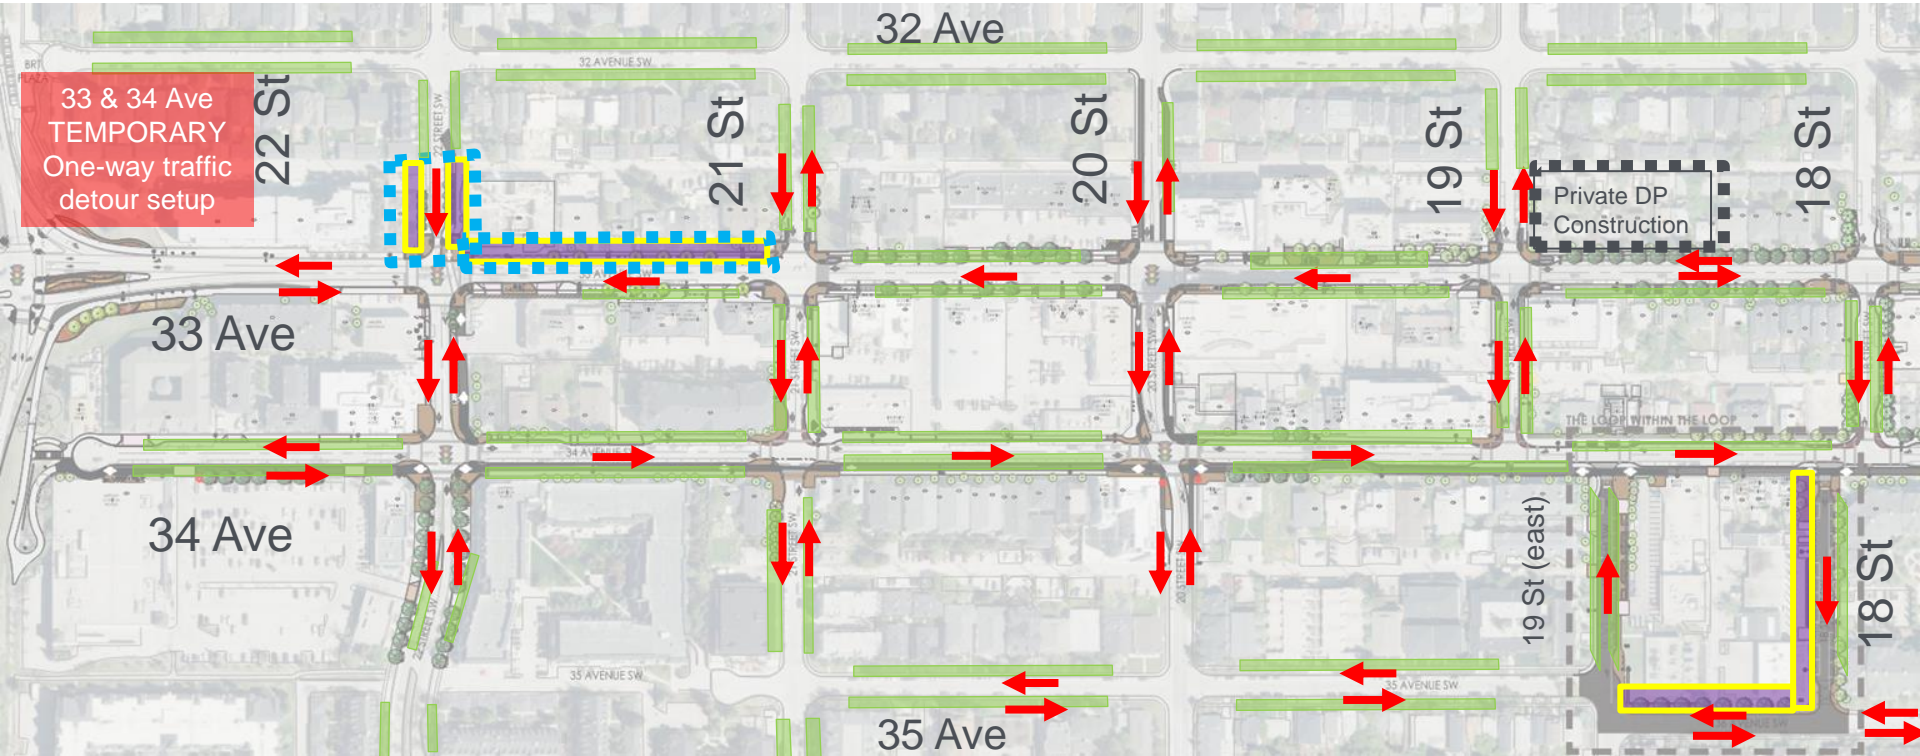

# Upcoming Detour Change

**Where:** 33 Ave between 22 and 21 St & 22 St North of 33 Ave to rear lane

**What:** No parking in work area, 22 St one-way southbound

**When:** April 25 to mid June

**Why:** Sidewalk replacement

- Legend:**
- Detour Update Area
  - Parking
  - Enmax
  - Atco
  - Vehicle Detour

- Legend:**
- Sidewalk Construction
  - Road Reconstruction