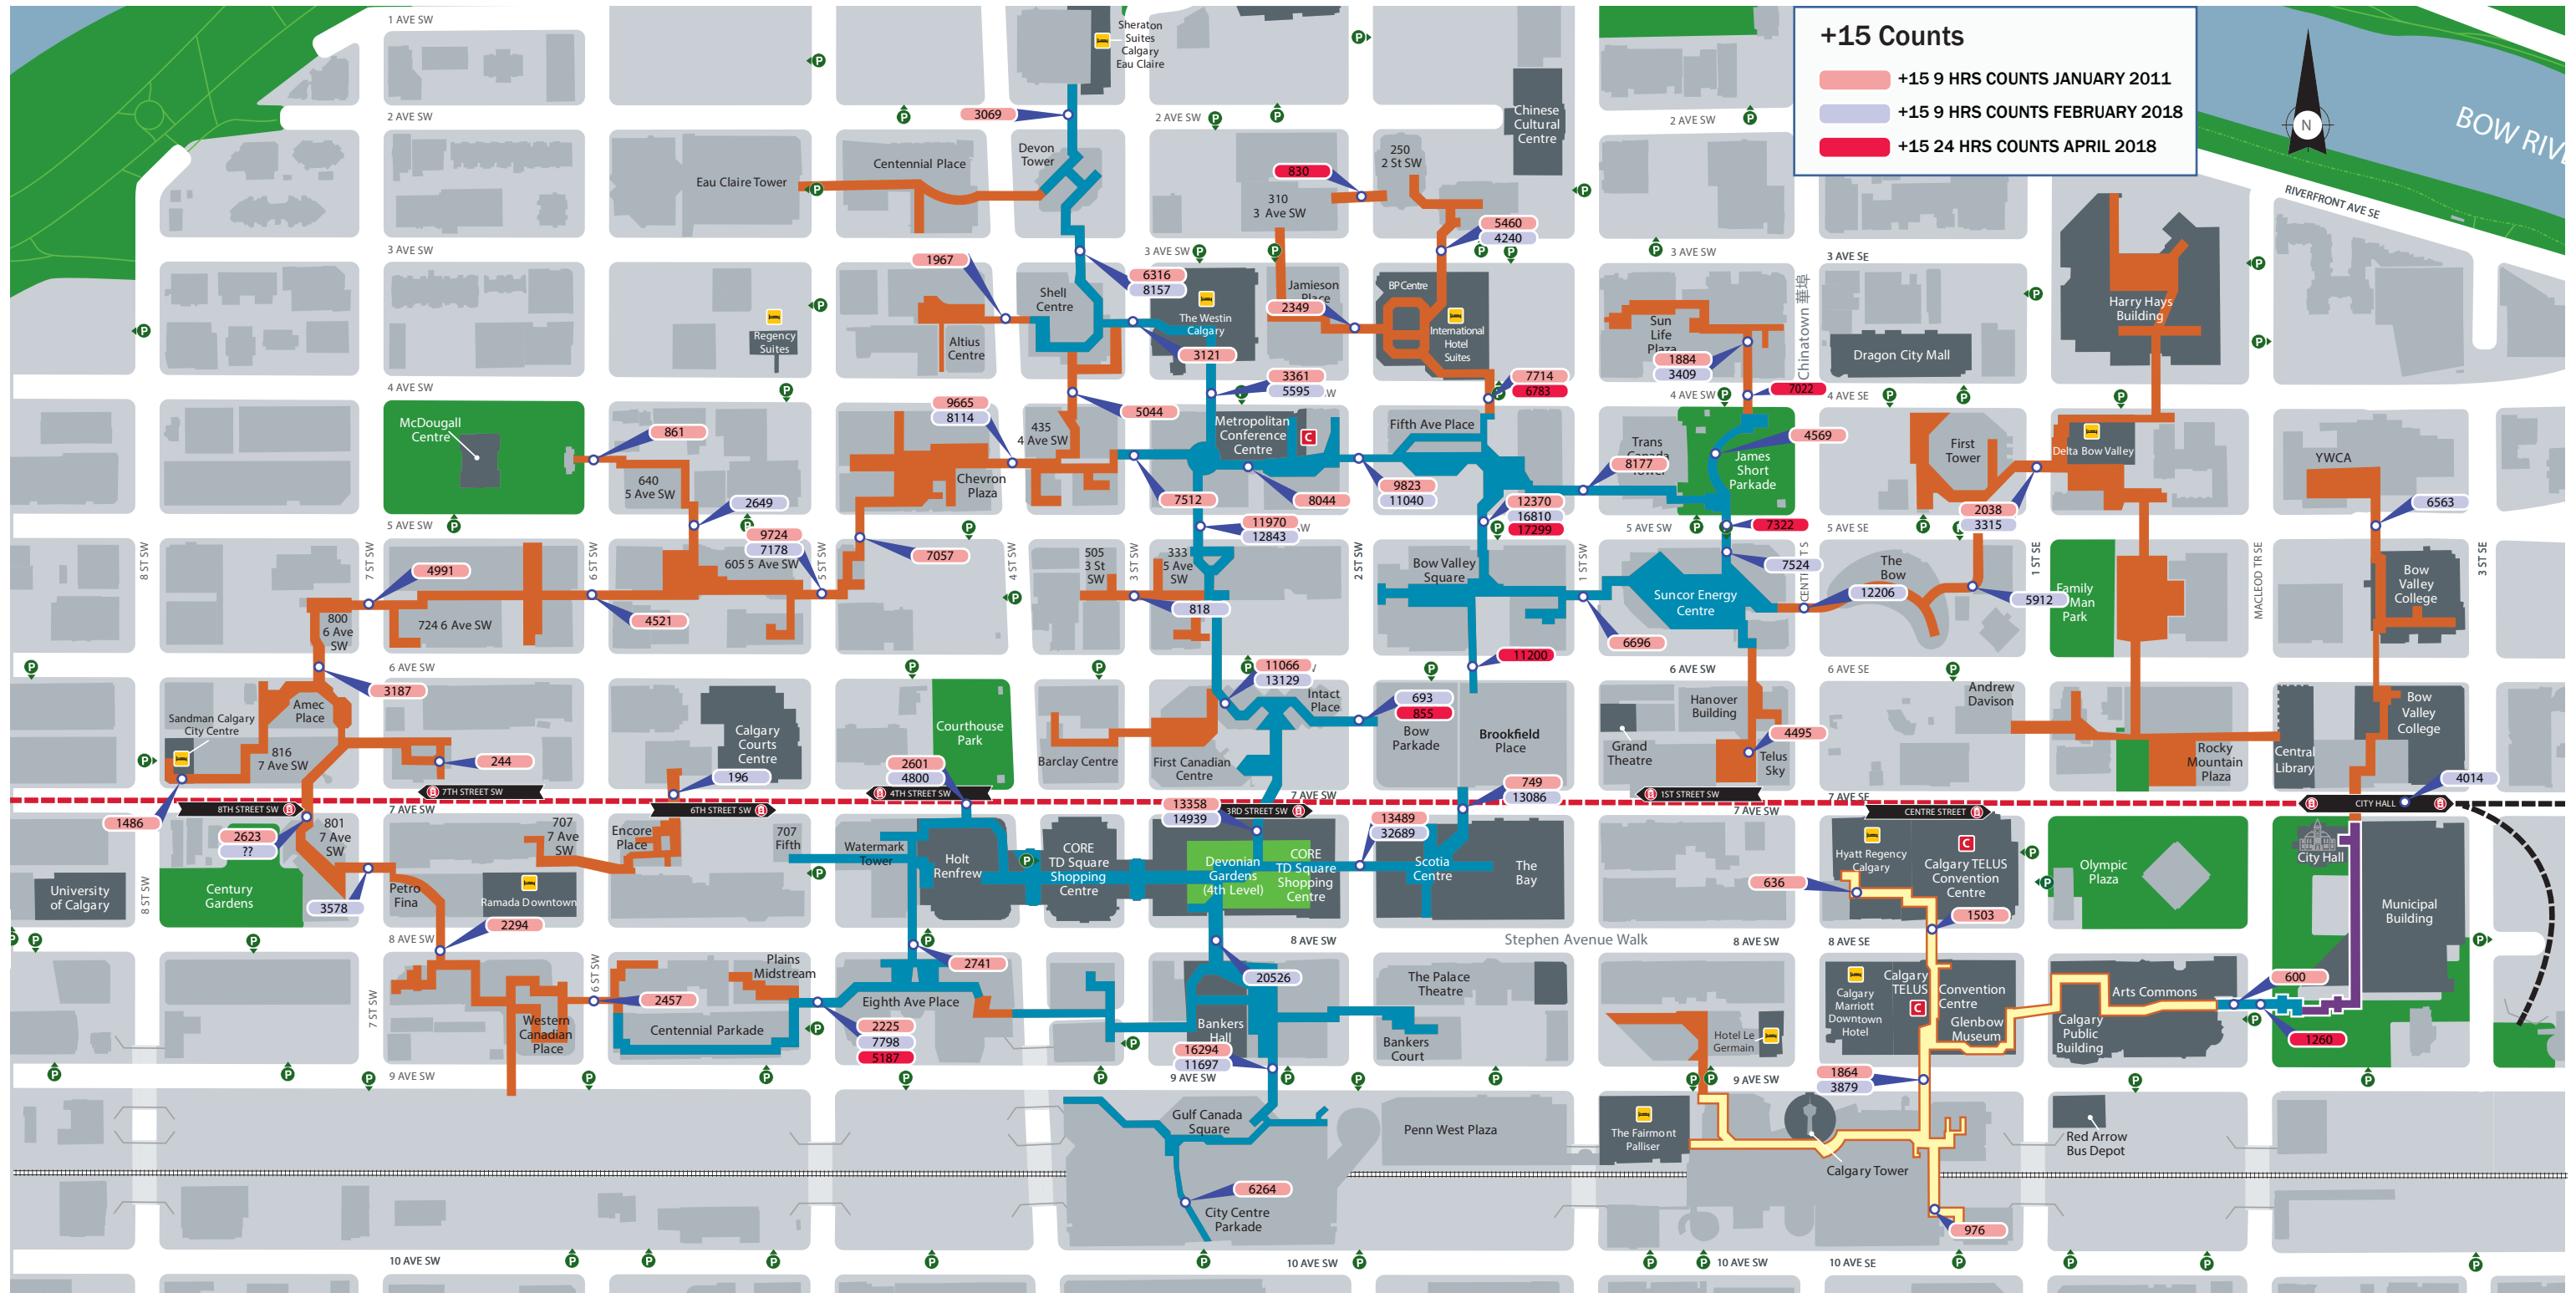

Plus 15 network map

■ Hours 6 a.m. – 6 p.m.	■ Hours 6 a.m. – 11 p.m.	CTrain	Hotel	Connected Buildings	Parking	Calgary Tower	Conference Centres
■ Hours 7 a.m. – 9 p.m. weekdays	■ Hours 7 a.m. – midnight	CTrain Free Fare Zone					

Visit calgary.ca/plus15