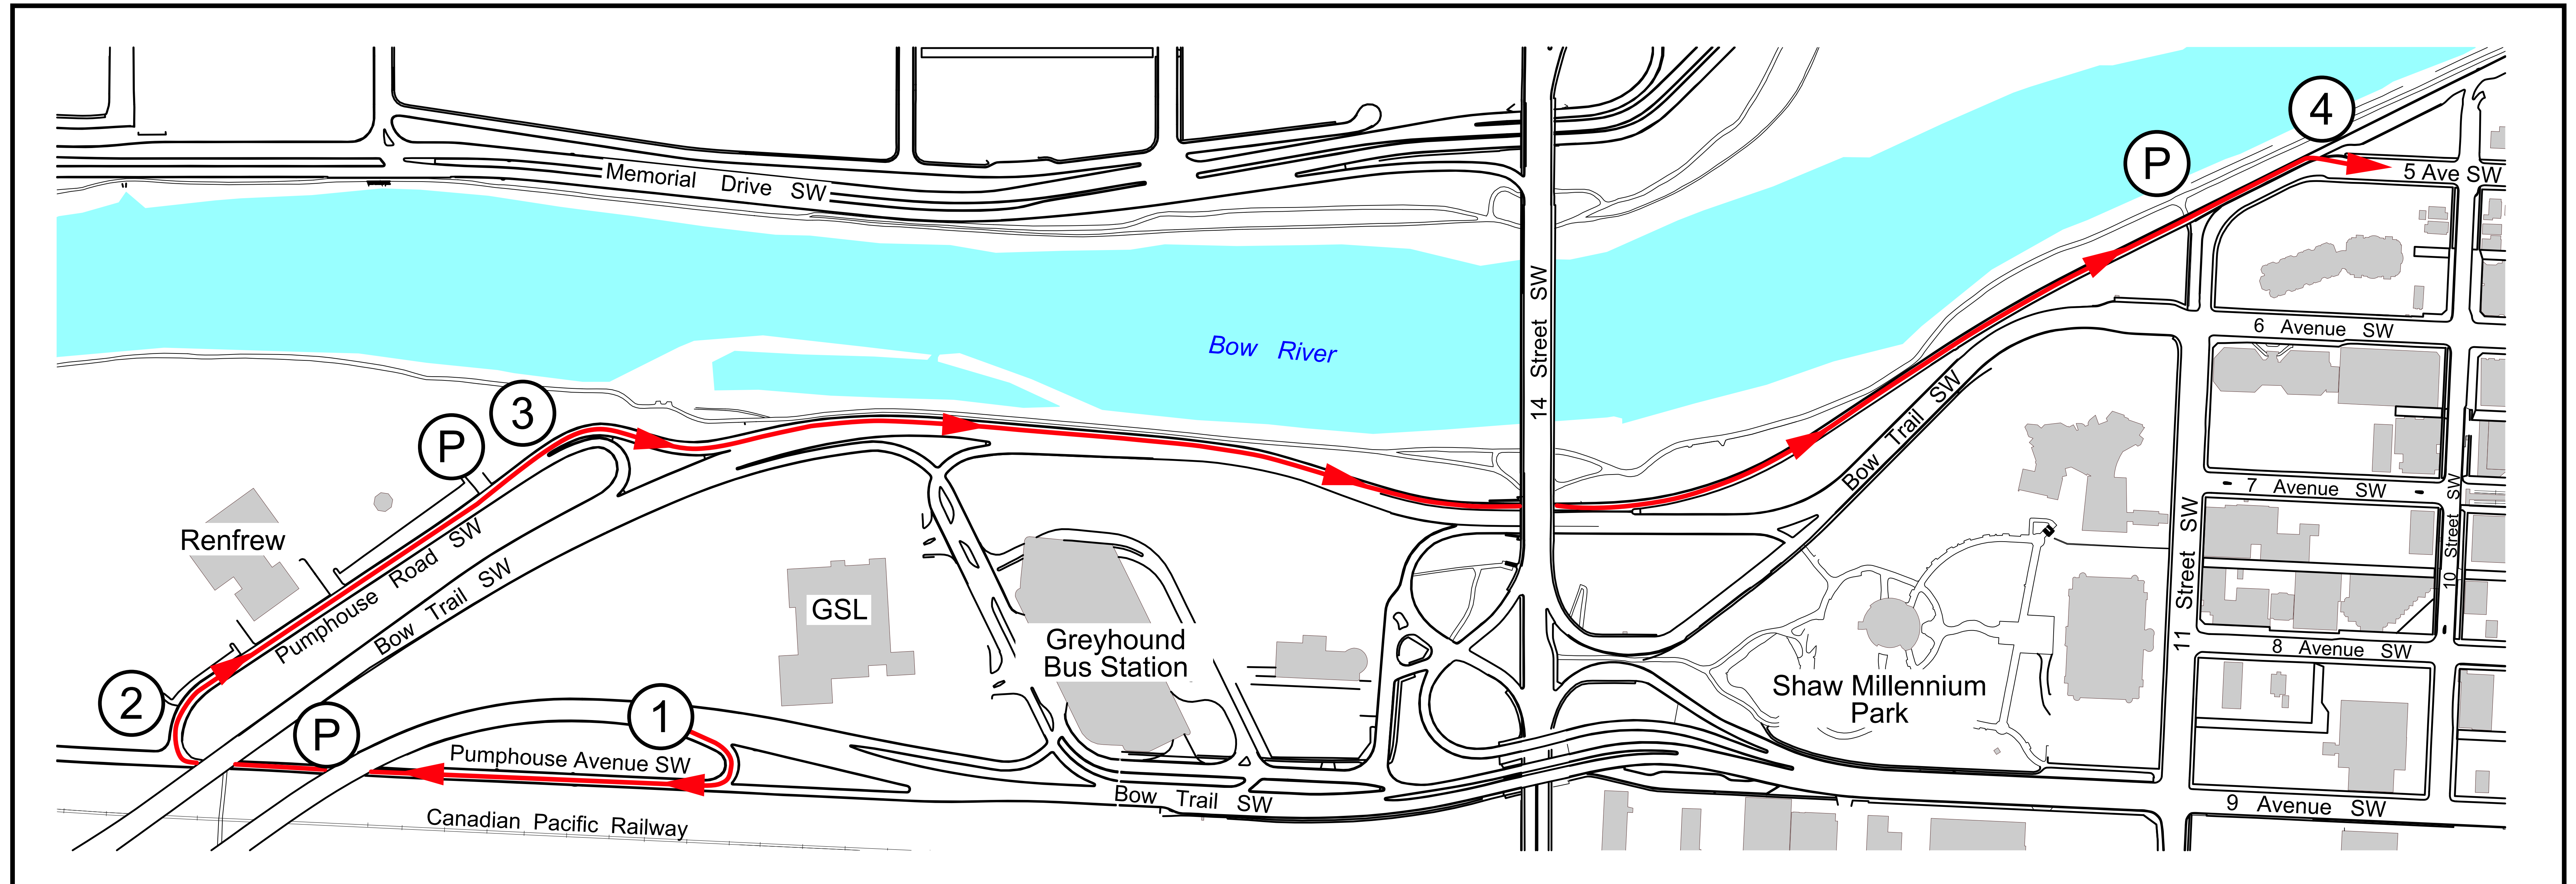

- ① Exit Eastbound Bow Trail at Pumphouse Avenue S.W.
- ② Turn right onto Pumphouse Road.
- ③ Enter the Connector.
- ④ Exit the Connector at 5 Avenue S.W. Eastbound.

- Ⓟ Pathway users and pedestrians.
Look both ways when crossing road.

Keeping Calgary on the move

5 Avenue S.W. Morning Connector

*OPEN 06:00 - 10:00 Monday to Friday
with the exception of statutory holidays*