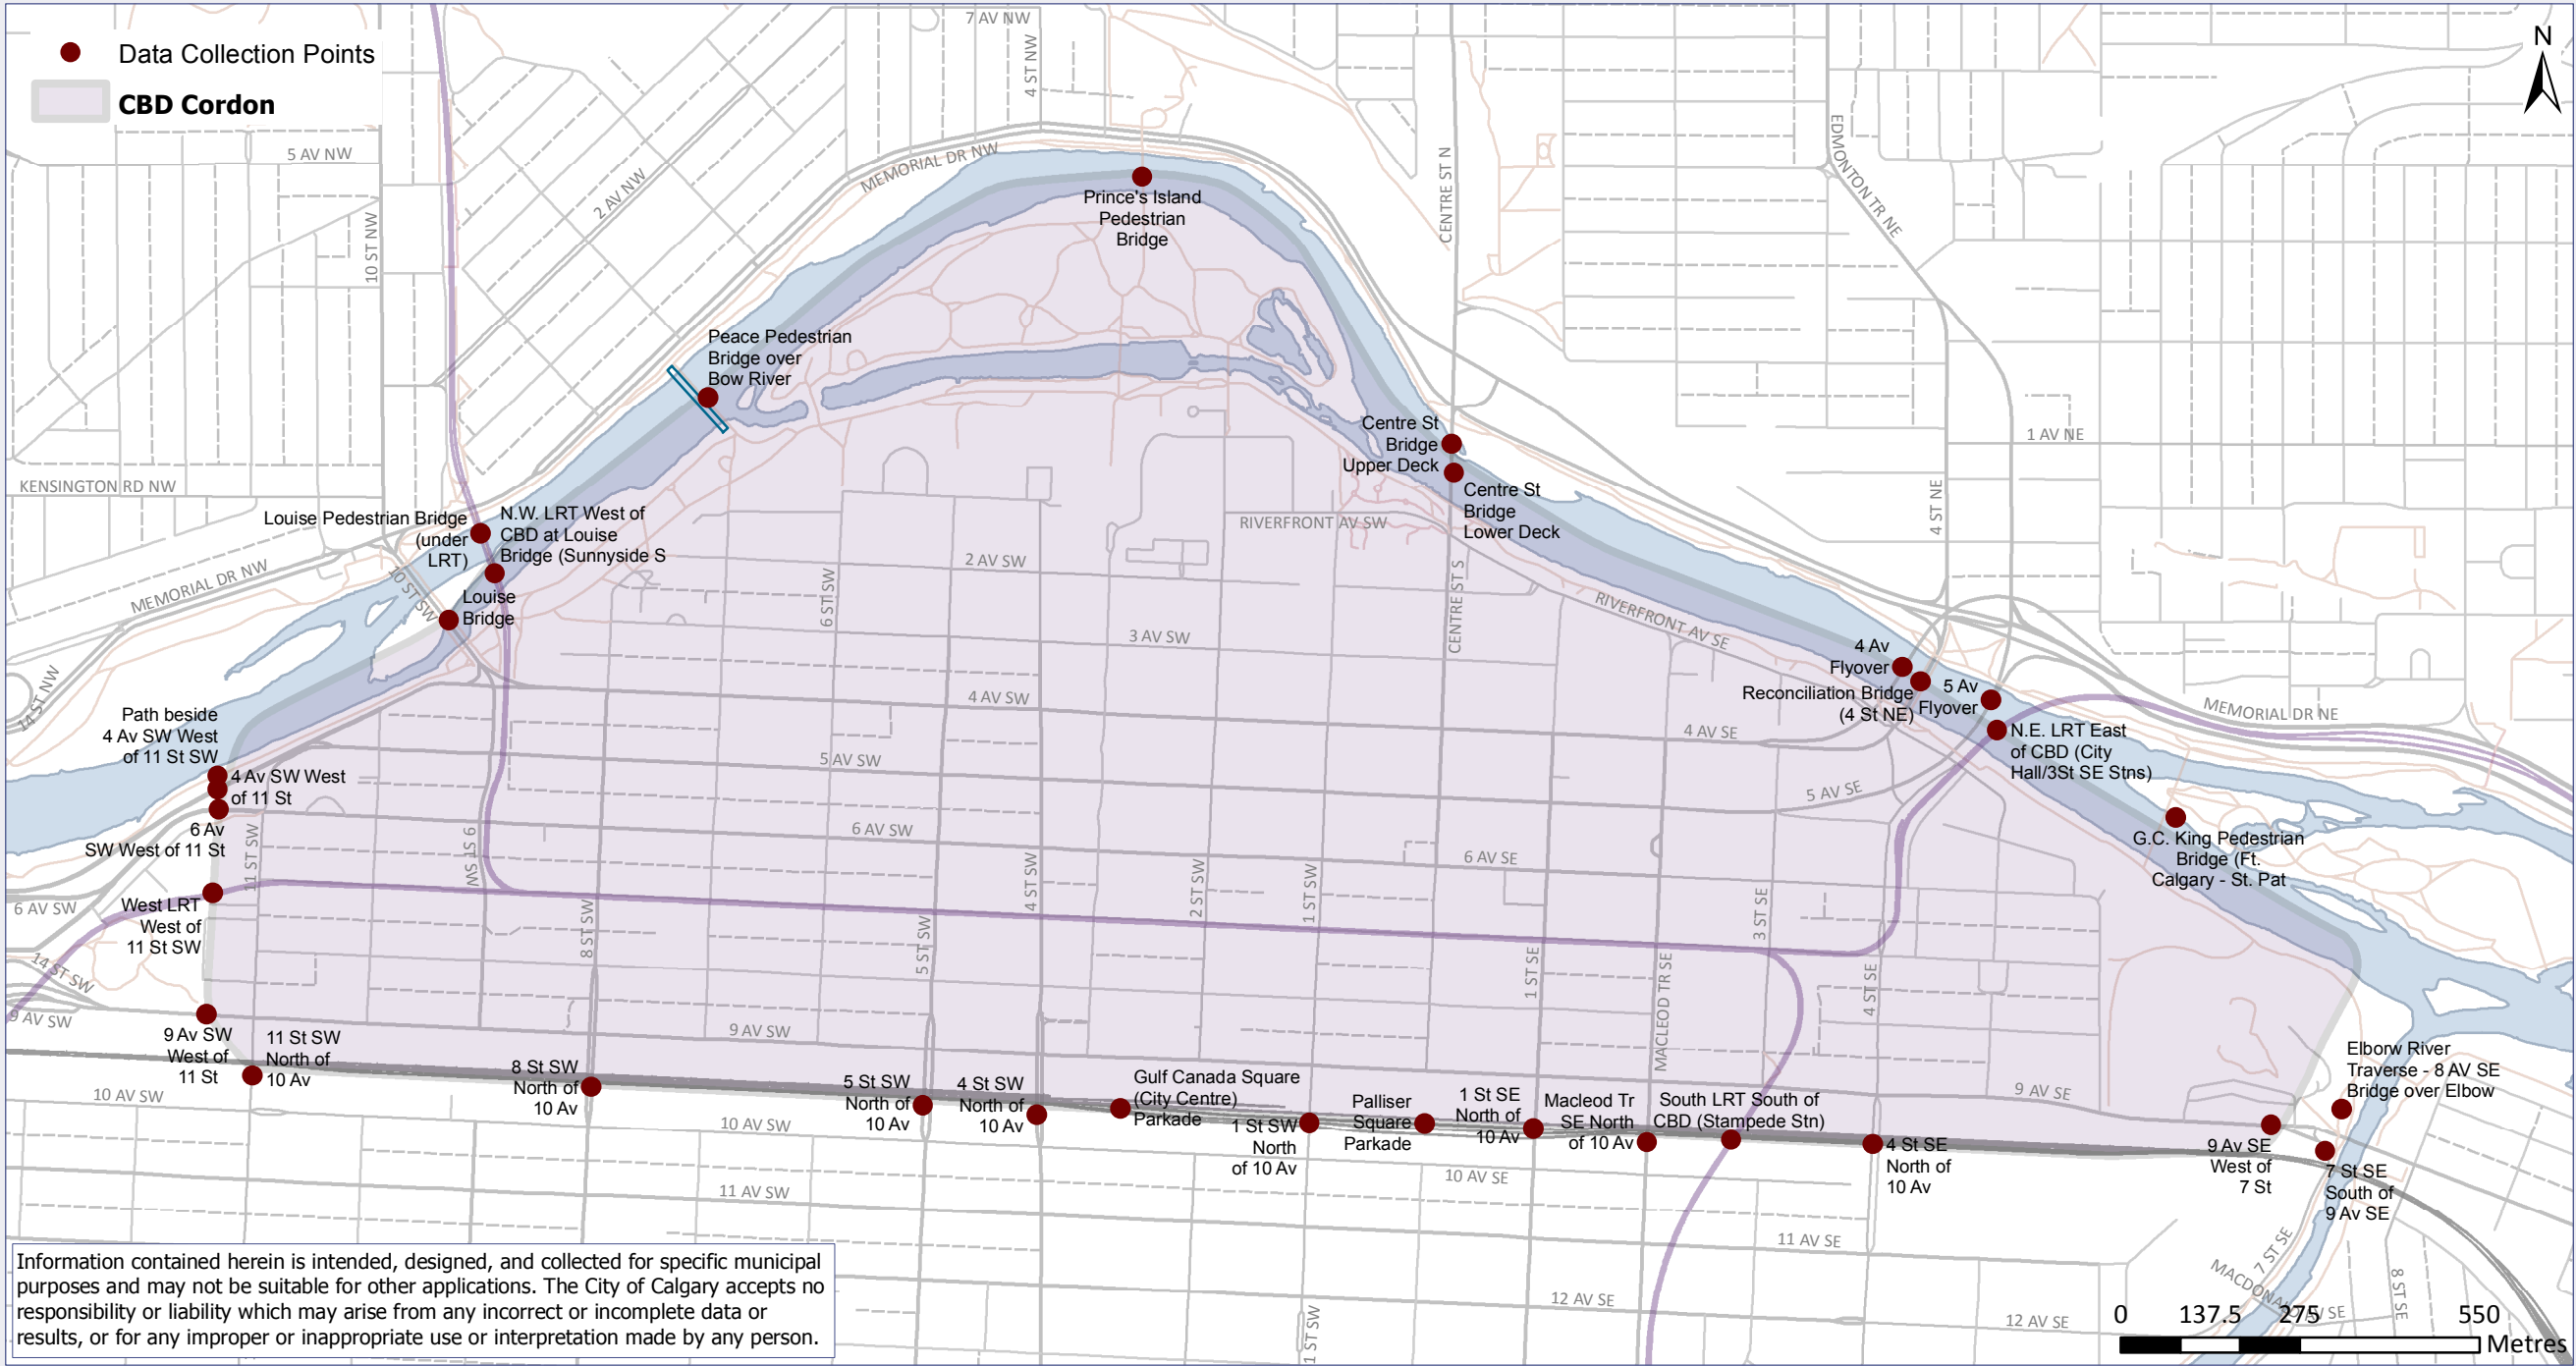

Calgary Downtown Screenline Collection Points

Information contained herein is intended, designed, and collected for specific municipal purposes and may not be suitable for other applications. The City of Calgary accepts no responsibility or liability which may arise from any incorrect or incomplete data or results, or for any improper or inappropriate use or interpretation made by any person.